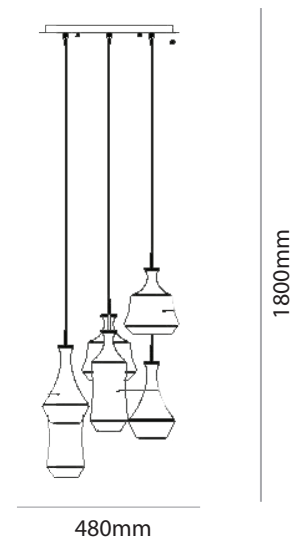

solano®

ZITA - PENDANT LIGHT

General Information

Brand solana
Collection Zita
SKU 15714

Facts

Material Cognac + Smoky Glass
Finish Champagne Gold

Size(mm) L: 480 x H: 1200mm

Light Source E14x6
Wattage Max. 40W
Kelvin -
Lumen -
Warranty 3 Years

Dimension

Standards