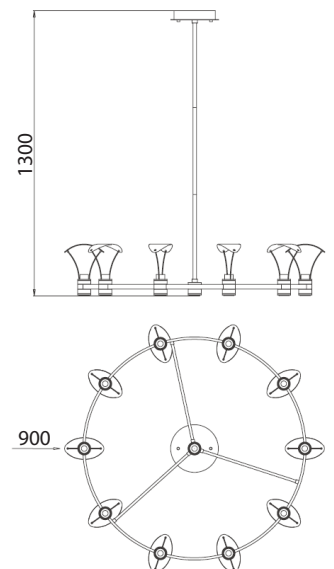

solano®

FLORES - PENDANT LIGHT

Flores

Technical Specification Sheet | PENDANT LIGHT

solana®

General Information

Brand solana
Collection Flores
SKU 15650

Facts

Material Aluminium Body
Finish Black

Size(mm) D:900 x H:235mm (Total H: 1300)

Light Source OSRAM LED
Wattage 82W
Kelvin 3000K
Lumen 6,150lm
Warranty 3 Years

Dimension

Standards