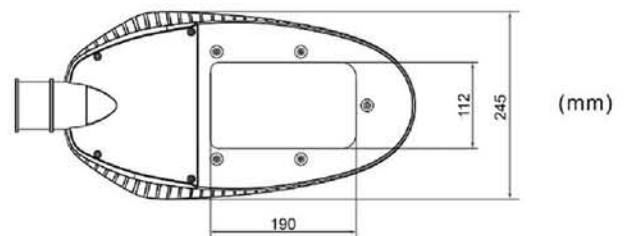

SYV[®]
design

STREET LIGHT

TECHNICAL DATA SHEET - HASTA 40 - 14952 - STREET LIGHT

TECHNICAL DATA

Product Data	Street Light
Lamp Type	CREE LED
Wattage	40W
Color Temperature	5000K
Rated Luminaire Luminous Flux	4600lm
Rated Luminaire Efficiency	115lm/W
Beam Angle	100°
IP Rating	66
Voltage	AC120-277V
Frequency Range	50-60 Hz
CRI	Ra>80
Power Factor	>0.9
Working Humidity	20-95% RH
Ambient Temp	-40°C ~ +40°C
Material	Die Cast aluminium+ Tempered Glass + Stainless Steel
Finish	Dark grey
Life Span	50,000 Hours
Warranty	5 Years
Applications	Outdoor, Residential, Hospitality, etc.