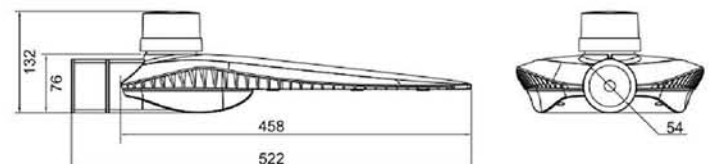

SYV[®]
design

STREET LIGHT

TECHNICAL DATA SHEET - HASTA 40 - 14952 - STREET LIGHT

TECHNICAL DATA

Product Data	Street Light
Lamp Type	CREE LED
Wattage	40W
Color Temperature	5000K
Rated Luminaire Luminous Flux	4600lm
Rated Luminaire Efficiency	115lm/W
Beam Angle	100°
IP Rating	66
Voltage	AC120-277V
Frequency Range	50-60 Hz
CRI	Ra>80
Power Factor	>0.9
Working Humidity	20-95% RH
Ambient Temp	-40°C ~ +40°C
Material	Die Cast aluminium+ Tempered Glass + Stainless Steel
Finish	Dark grey
Life Span	50,000 Hours
Warranty	5 Years
Applications	Outdoor, Residential, Hospitality, etc.