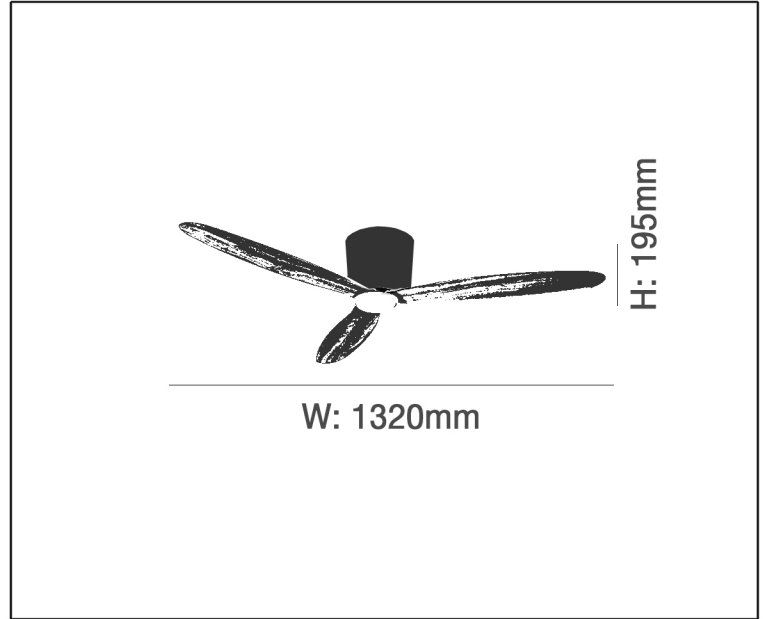

CEILING FAN

TECHNICAL DATA SHEET - AIRFUSION RADAR - 14842 - CEILING FAN

14842
Fans
Brand: Lucci Air
Input voltage: AC240V

Product Description

The Airfusion Radar is a well designed 1320mm timber bladed fan which is stylish and practical yet offers superior performance and airflow. With a short drop from the ceiling of 195mm, the Airfusion Radar is perfect for lower height ceilings and is sure to look right at home in any décor. The Airfusion Radar comes complete with 6 speed remote control with reverse function on the remote.

Technical Data

Product Data	Ceiling Fan
Fanlight Available	210247/210249
Globe Quantity	0
Globe Included	No
Remote Control	Included
Fan Speed Control	6 Speed Remote Control
Airflow (m ³ /min)	175.9
Fan Motor Wattage	35W
Poles	12
Reversible	Yes
Fan Blade Type	Plywood
No. of Blades	3
Fan Blade Size	52in / 132cm
Standard Ceiling Drop	195
Warranty	3 Years
Room Type	Bedroom, Dining Room, Living Room
Style	Industrial, Modern, Scandinavian
Color	White