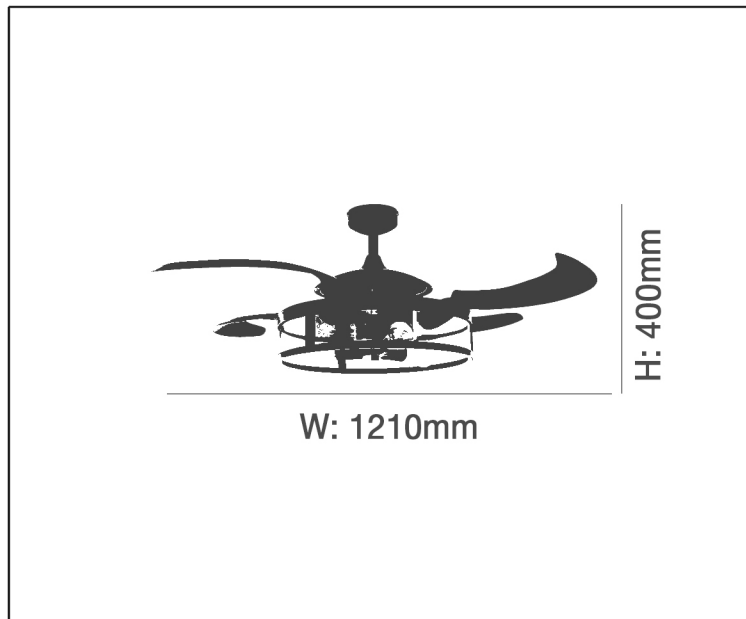

CEILING FAN

## TECHNICAL DATA SHEET - FANAWAY CLASSIC - 14841 - CEILING FAN

14841  
Fans  
Brand: Fanaway  
Input voltage: AC240V

### Product Description

Fanaway Classic retractable acrylic blades ceiling fan and light in oil rubbed bronze with reverse function for use in winter, remote control compatible. Fanaway Classic from FANAWAY® is an advanced ceiling fan with unique aesthetics and energy efficient design. Switched off, the traditionally intrusive fan blades automatically retract and conceal, and visually the unit transforms into a slim, modern light pendant.

### Technical Data

Product Data	Ceiling Fan
Extension Rod	212930
Wiring Loom	with rod
Fanlight Available	Included
Globe Type	ES
Globe Quantity	3
Globe Included	No
Remote Control	210013/210012
Wattage (Max)	25W Max
Fan Speed Control	3 speed Wall Controller
Airflow (m3/min)	180.16
Fan Motor Wattage	61
Poles	16
Reversible	Yes
Exterior Use	Indoor Only
Fan Blade Type	Acrylic
No. of Blades	4
Fan Blade Size	48in / 122cm
Standard Ceiling Drop	270mm
Ceiling Pitch (Degrees)	15 degrees
Warranty	3 Years
Room Type	Bedroom, Dining Room, Kitchen, Living Room
Style	Industrial, Modern, Traditional
Color	Brown