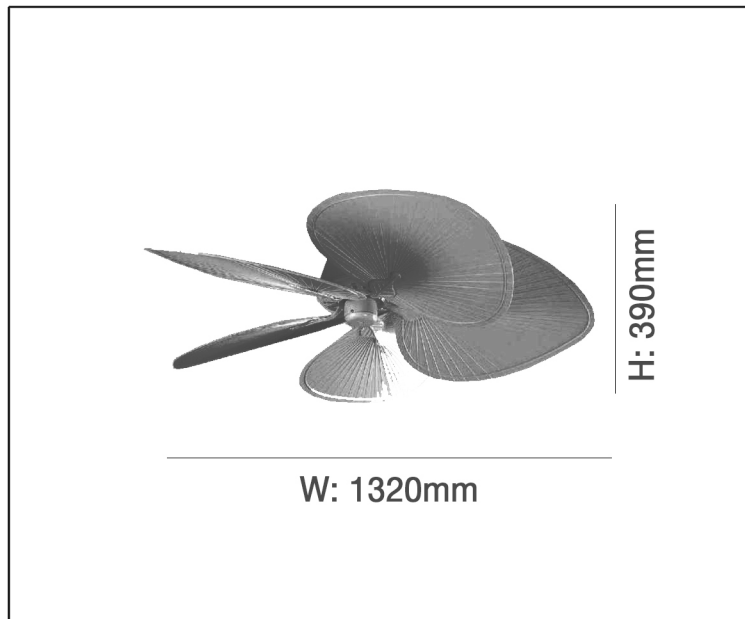

CEILING FAN

TECHNICAL DATA SHEET - TAHITIAN - 14840 - CEILING FAN

14840
Fans
Brand: Lucci Air
Input voltage: AC240V

Product Description

Tahitian 132cm 5 moulded blade fan in bronze with raffia look coffee coloured blades, remote control compatible. Add a bit of flavour to your home with the Tahitian fan. With broad and elegant coffee coloured blades it's sure to be a feature piece and create an oasis feel in any living room. The Tahitian fan can be used in an outdoor area where it is fully covered and has 2 external walls.

Technical Data

Product Data	Ceiling Fan
Extension Rod	210562
Wiring Loom	with rod
Fanlight Available	210227
Globe Quantity	2
Globe Included	No
Remote Control	210013 / 210012
Fan Speed Control	3 speed wall control
Airflow (m ³ /min)	189.3
Fan Motor Wattage	61
Poles	16
Reversible	Yes
Fan Blade Type	Plastic
No. of Blades	5
Fan Blade Size	52in / 132cm
Blade Pitch (Degrees)	23
Standard Ceiling Drop	310mm
Ceiling Pitch (Degrees)	20 degrees
Warranty	3 Years
Style	Beach House, Modern, Retro, Scandinavian, Traditional
Color	Brown