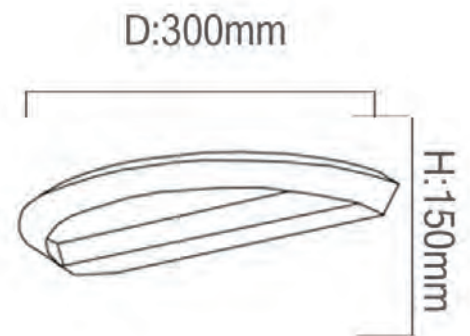

solana[®]

Mercury - WALL LIGHTS

MERCURY

Technical Specification Sheet | WALL LIGHTS

solana[®]

General Information

Brand solana
Collection Mercury
SKU 14749

Facts

Material Stainless Steel body
Finish Silver
Size(mm) D: 300mm x H: 150 mm

Light Source -
Wattage -
Kelvin -
Lumen -
Warranty 5 Years

Dimension

Standards