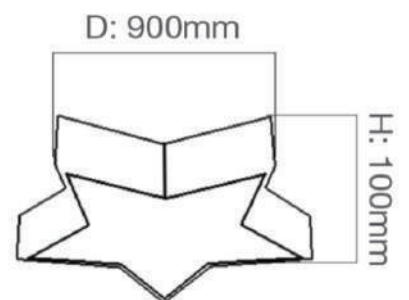

Material	Iron + Acrylic
Finish	Red + White
Size(mm)	900 x 100mm

Light Source	LED
Wattage	60W
Kelvin	6000K
Lumen	-
Warranty	3 Years

Dimension

Standards