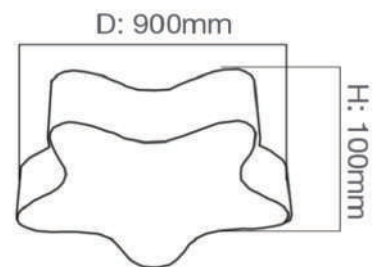

## Facts

Material Iron + Acrylic  
Finish Blue + White  
Size(mm) 900 x 100mm

Light Source LED  
Wattage 60W  
Kelvin 6000K  
Lumen -  
Warranty 3 Years

## Dimension