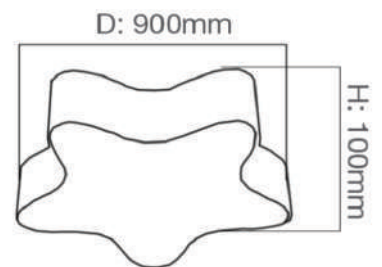

## Facts

Material Iron + Acrylic  
Finish Red + White  
Size(mm) 900 x 100mm

Light Source LED  
Wattage 60W  
Kelvin 6000K  
Lumen -  
Warranty 3 Years

## Dimension