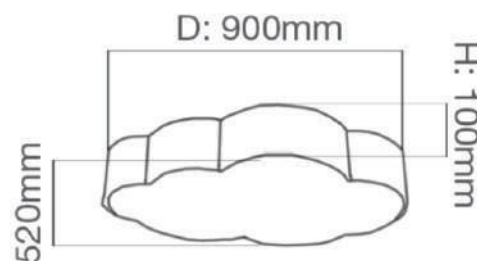

solana®

Aleta - Red - CEILING

ALETA - RED

Technical Specification Sheet | CEILING

solana®

General Information

Brand solana
Collection Aleta - Red
SKU 14655

Facts

Material Iron + Acrylic
Finish Red + White
Size(mm) 900 x 520 x 100mm

Light Source LED
Wattage 60W
Kelvin 6000K
Lumen -
Warranty 3 Years

Dimension

Standards