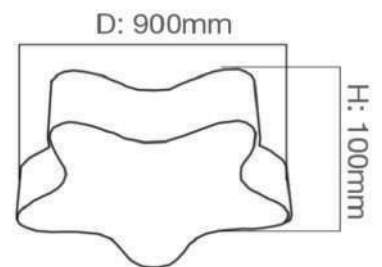

solana®

Estrellas B - Green - CEILING

ESTRELLAS B

Technical Specification Sheet | CEILING

solana®

General Information

Brand solana
Collection Estrellas B
SKU 14659

Facts

Material Iron + Acrylic
Finish Blue + White
Size(mm) 900 x 100mm

Light Source LED
Wattage 60W
Kelvin 6000K
Lumen -
Warranty 3 Years

Dimension

Standards