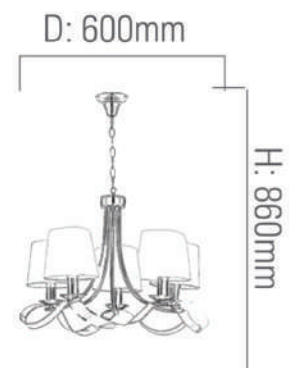

solana[®]

ONDA 5 - CLASSIC CHANDELIER

Onda 5

Technical Specification Sheet | CLASSIC CHANDELIER

solana®

General Information

Brand solana
Collection Onda 5
SKU 14321

Facts

Material Iron+White Fabric shade
Finish Satin nickel
Size(mm) D:600mm x H:860mm

Light Source E14x5
Wattage -
Kelvin -
Lumen -
Warranty 5 Years

Dimension

Standards