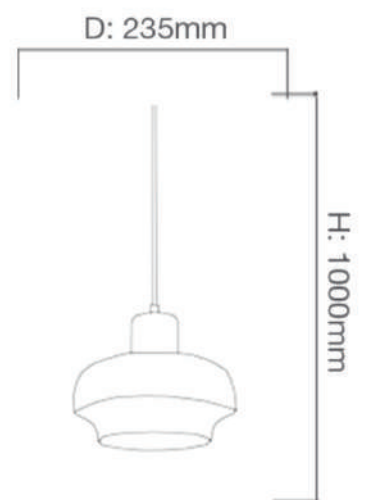

solano[®]

ROSOLIM - PENDANT LIGHT

ROSOL M

Technical Specification Sheet | PENDANT LIGHT

solana®

General Information

Brand solana
Collection Rosol M
SKU 13993

Facts

Material Iron, Copper & Glass
Finish Copper
Size(mm) D:235mm x H:1000mm

Light Source E27
Wattage -
Kelvin -
Lumen -
Warranty 5 Years

Dimension

Standards