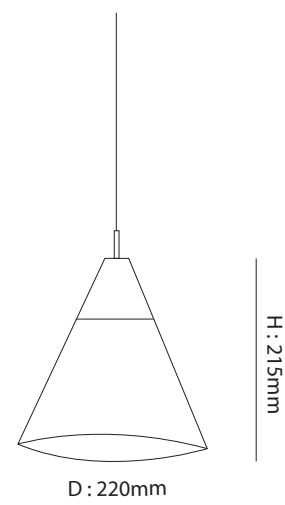

solana[®]

Cono MWH - PENDANT LIGHT

CONO MWH

Technical Specification Sheet | PENDANT LIGHT

solana®

General Information

Brand solana
Collection Cono MWH
SKU 13789

Facts

Material Hand-polished Aluminum body in white+ Wood

Finish White

Size(mm) D:220 x H:215mm

Light Source E27 x 1

Wattage -

Kelvin -

Lumen -

Warranty 5 Years

Dimension

Standards