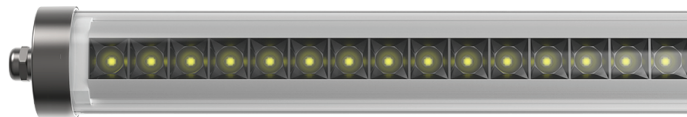

Ferrol

Tubular Linear Light

Features

- Ferrol is one of the most popular products of our architectural tubular lights family, thanks to the build-in reflector, it offers multiple beam angle options with UGR<16. Elegant design with premium functions provides comfortable lighting effect, and the tubular design presents esthetic itself. It's absolutely ideal solutions for the applications where requires comfortable optics such as office, library etc.

Wall

TECHNICAL DATA SHEET - FERROL - 19444 - TUBULAR LINEAR LIGHT

TECHNICAL DATA

Product Data	Tubular Linear Light
Lamp Type	OSRAM LED
Wattage	36W
Color Temperature	4000K
Rated Luminaire Luminous Flux	4140lm
Rated Luminaire Efficiency	115lm/W
Beam Angle	50°
IP Rating	65
Input Voltage	AC220-240V
Outout Voltage	DC180-264V
Frequency Range	50-60 Hz
CRI	Ra>80
Power Factor	>0.9
SDCM (MacAdam)	<3
Safety Class	Class I
Operating Temperature	-20 ~+50°C
Material	Extruded PC/Sheet metal board
End Cap	Stainless steel 316
Finish	Silver
Life Span	50,000 Hours
Warranty	5 Years
Applications	Workspaces: offices, meeting rooms

TECHNICAL OPTIONS

Wattage	48W
CCT	3000K - 6000K
Beam Angle	30° , 30x60°
Finish	Black
Control	0~10V, 1~10V, DALI, Microwave sensor

TECHNICAL DATA SHEET - FERROL - 19444 - TUBULAR LINEAR LIGHT

FEATUIRES

- Nickel-coated brass
cable gland

- Flexible Beam Angle reflector

IP65 Waterproof

UGR<16

PHOTOMETRICS

50°