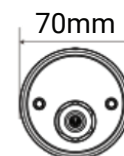

Wall

TECHNICAL DATA SHEET - FERROL - 19444 - TUBULAR LINEAR LIGHT

TECHNICAL DATA

Product Data	Tubular Linear Light
Lamp Type	OSRAM LED
Wattage	36W
Color Temperature	4000K
Rated Luminaire Luminous Flux	4140lm
Rated Luminaire Efficiency	115lm/W
Beam Angle	50°
IP Rating	65
Input Voltage	AC220-240V
Outout Voltage	DC180-264V
Frequency Range	50-60 Hz
CRI	Ra>80
Power Factor	>0.9
SDCM (MacAdam)	<3
Safety Class	Class I
Operating Temperature	-20 ~+50°C
Material	Extruded PC/Sheet metal board
End Cap	Stainless steel 316
Finish	Silver
Life Span	50,000 Hours
Warranty	5 Years
Applications	Workspaces: offices, meeting rooms

TECHNICAL OPTIONS

Wattage	48W
CCT	3000K - 6000K
Beam Angle	30° , 30x60°
Finish	Black
Control	0~10V, 1~10V, DALI, Microwave sensor

TECHNICAL DATA SHEET - FERROL - 19444 - TUBULAR LINEAR LIGHT

FEATUIRES

- Nickel-coated brass
cable gland