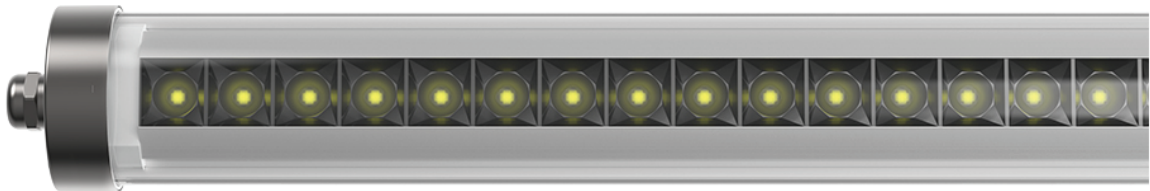

Ferrol

Tubular Linear Light

Features

- Ferrol is one of the most popular products of our architectural tubular lights family, thanks to the build-in reflector, it offers multiple beam angle options with UGR<16. Elegant design with premium functions provides comfortable lighting effect, and the tubular design presents esthetic itself. It's absolutely ideal solutions for the applications where requires comfortable optics such as office, library etc.

Wall

TECHNICAL DATA SHEET - FERROL - 19444 - TUBULAR LINEAR LIGHT

TECHNICAL DATA

Product Data	Tubular Linear Light
Lamp Type	OSRAM LED
Wattage	36W
Color Temperature	4000K
Rated Luminaire Luminous Flux	4140lm
Rated Luminaire Efficiency	115lm/W
Beam Angle	50°
IP Rating	65
Input Voltage	AC220-240V
Outout Voltage	DC180-264V
Frequency Range	50-60 Hz
CRI	Ra>80
Power Factor	>0.9
SDCM (MacAdam)	<3
Safety Class	Class I
Operating Temperature	-20 ~+50°C
Material	Extruded PC/Sheet metal board
End Cap	Stainless steel 316
Finish	Silver
Life Span	50,000 Hours
Warranty	5 Years
Applications	Workspaces: offices, meeting rooms

TECHNICAL OPTIONS

Wattage	48W
CCT	3000K - 6000K
Beam Angle	30° , 30x60°
Finish	Black
Control	0~10V, 1~10V, DALI, Microwave sensor

TECHNICAL DATA SHEET - FERROL - 19444 - TUBULAR LINEAR LIGHT

FEATUIRES

- Nickel-coated brass
cable gland

- Flexible Beam Angle reflector

IP65 Waterproof

UGR<16

PHOTOMETRICS

50°