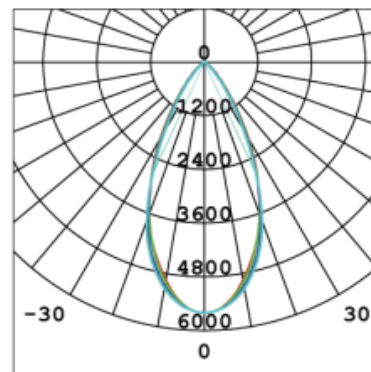

PHOTOMETRICS