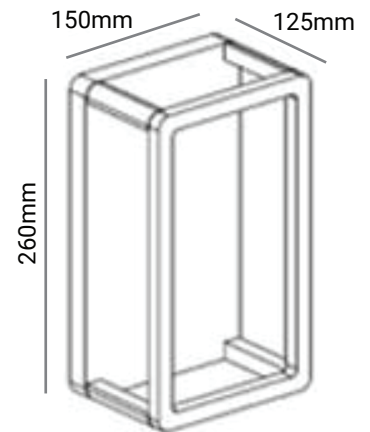

Isla Wall Light

Features

- Isla is a robust fitting, suitable for exterior applications
- Weatherproof rated
- Perfect for both domestic and commercial applications
- Available in different color temperatures

Wall

IK Rating
IK08

IP Rating
IP65

Standard Warranty

TECHNICAL DATA SHEET - ISLA - 19174 - WALL LIGHT

TECHNICAL DATA

Product Data	Wall light
Lamp Type	EPISTAR LED
Wattage	9W
Color Temperature	3000K
Rated Luminaire Luminous Flux	360lm
Rated Luminaire Efficiency	40lm/W
IP Rating	65
Beam Angle	95°
Voltage	AC220-240V
Frequency Range	50-60 Hz
CRI	Ra>80
Power Factor	>0.9
Output Current	470mA
IK Rating	08
Working Temperature	-20°C ~+50°C
Safety Class	Class I
SDCM (MacAdam)	<3
Material	Die-casting aluminum + Frost PC
Finish	Dark Grey
Life Span	50,000 Hours
Warranty	5 Years
Applications	Outdoors, Residential, Commercial, Hospitality etc.