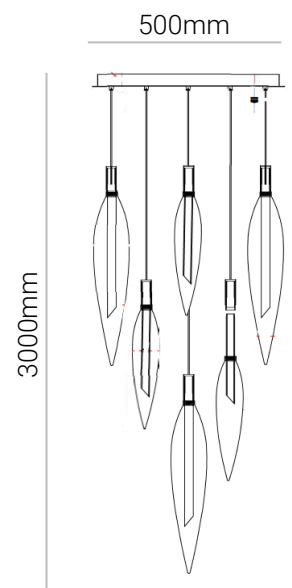

solano

Ospina - Pendant Light

OSPINA

Technical Specification Sheet | Pendant Light

solana®

General Information

Brand	solana
Collection	Pendant light
SKU	19198

Facts

Material	Iron body+Glass shade
Finish	Smoky Gold

Light Source	SHARP LED
Wattage	47W
Kelvin	3000K
Lumen	7095lm
Dimension	ø500xL:3000mm
Warranty	3 Years

Dimensions

Standards