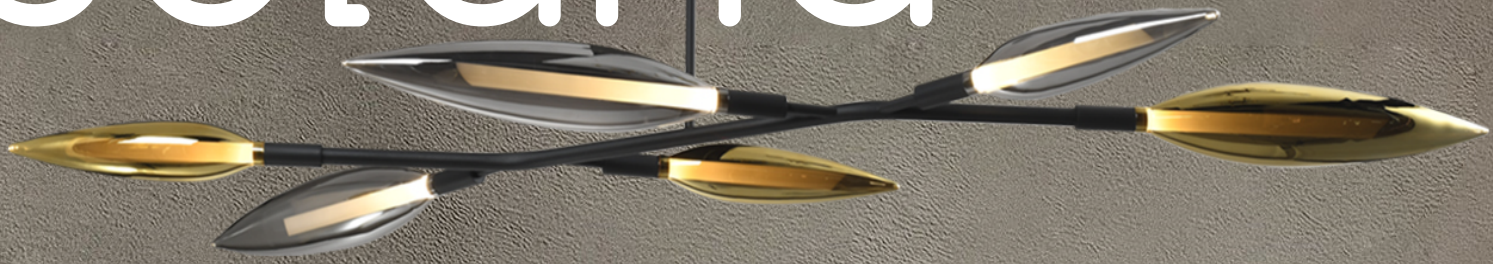

solana

Orina - Pendant Light

ORINA

Technical Specification Sheet | Pendant Light

solana®

General Information

Brand solana
Collection Pendant light
SKU 19197

Facts

Material Iron body+Glass shade
Finish Smoky Gold

Light Source SHARP LED
Wattage 26W
Kelvin 3000K
Lumen 7920lm
Dimension \varnothing 190x580x120mm
(Total H:1200mm)
Warranty 3 Years

Dimensions

Standards