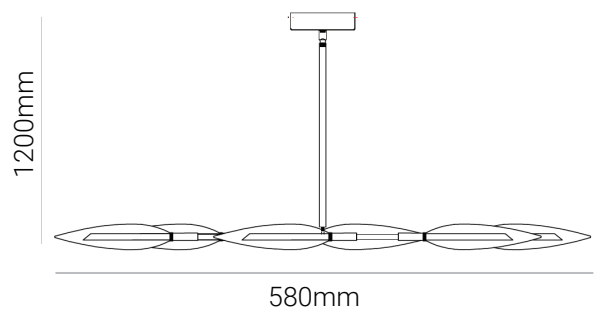

solana

Orina - Pendant Light

ORINA

Technical Specification Sheet | Pendant Light

solana®

General Information

Brand solana
Collection Pendant light
SKU 19197

Facts

Material Iron body+Glass shade
Finish Smoky Gold

Light Source SHARP LED
Wattage 26W
Kelvin 3000K
Lumen 7920lm
Dimension \varnothing 190x580x120mm
(Total H:1200mm)
Warranty 3 Years

Dimensions

Standards