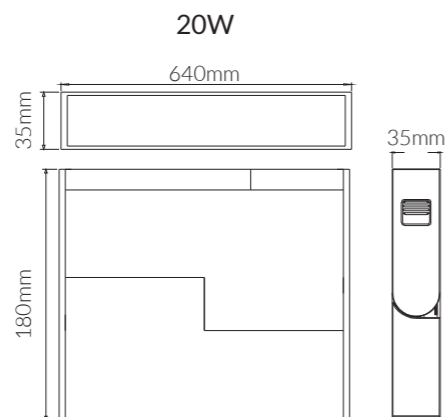

Product Options:

Wattage: 20W
CCT: 2700K-6000K
Finish: Sandy White
Control: Switchable/TRIAC/0-10V/Wi-Fi/Bluetooth

	SKU	W	CCT	LM	mA	Beam	Size(mm)	Cut(mm)
Vino	17249	10W	4000K	905lm	400mA	120°	Ø280x35x59	-
	17364	20W	4000K	1600lm	800mA	120°	Ø652x35x59	-
	17248	20W	1600lm	833mA	90°	Ø640x35x180	-	

DC24V IP 20 CRI>90 PF>0.9