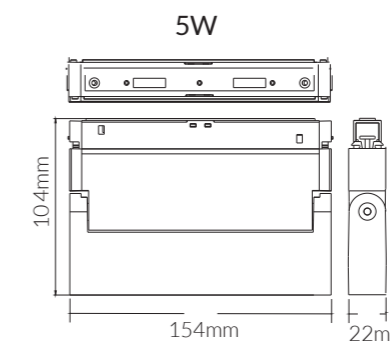

Product Options:

Wattage: 7W / 22W / 30W
 CCT: 2700K-6000K
 Finish: Sandy White
 Control: Switchable/TRIAC/0-10V/Wi-Fi/Bluetooth

	SKU	W	CCT	LM	mA	Beam	Size(mm)	Cut(mm)
Vino	17920	15W	3000K	1050lm	310mA	110°	Ø574x22x43	-
	(Gimbal Linear)17924	5W	3000K	300lm	100mA	110°	Ø154x22x104	-
	(Right Angle Linear)17921	15W	3000K	1050lm	310mA	110°	Ø308x22x43	-

DC48V IP 20  CRI>90 PF>0.9

Product Specifications:

Lamp Type: OSRAM LED
 Operating Temp.: -20°C ~ +50°C
 Material: High-grade Aluminium
 Finish: Black
 Lifespan: 60,000 Hours
 Warranty: 6 Years
 Applications: Commercial, Retail, Residential, Hospitality

Product Options:

Wattage: 20W
 CCT: 2700K-6000K
 Finish: Sandy White
 Control: Switchable/TRIAC/0-10V/Wi-Fi/Bluetooth

	SKU	W	CCT	LM	mA	Beam	Size(mm)	Cut(mm)
Vino	17249	10W	4000K	905lm	400mA	120°	Ø280x35x59	-
	17364	20W	4000K	1600lm	800mA	120°	Ø652x35x59	-
	17248	20W	1600lm	833mA	90°	Ø640x35x180	-	