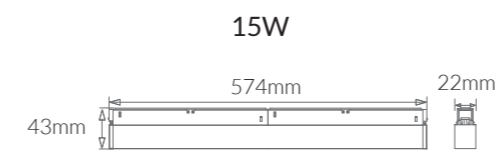

Product Options:

Wattage: 7W / 22W / 30W
 CCT: 2700K-6000K
 Finish: Sandy White
 Control: Switchable/TRIAC/0-10V/Wi-Fi/Bluetooth

	SKU	W	CCT	LM	mA	Beam	Size(mm)	Cut(mm)
Vino	17920	15W	3000K	1050lm	310mA	110°	Ø574x22x43	-
	(Gimbal Linear)17924	5W	3000K	300lm	100mA	110°	Ø154x22x104	-
	(Right Angle Linear)17921	15W	3000K	1050lm	310mA	110°	Ø308x22x43	-

DC48V IP 20  CRI>90 PF>0.9

Product Specifications:

Lamp Type: OSRAM LED
 Operating Temp.: -20°C ~ +50°C
 Material: High-grade Aluminium
 Finish: Black
 Lifespan: 60,000 Hours
 Warranty: 6 Years
 Applications: Commercial, Retail, Residential, Hospitality

Product Options:

Wattage: 20W
 CCT: 2700K-6000K
 Finish: Sandy White
 Control: Switchable/TRIAC/0-10V/Wi-Fi/Bluetooth

	SKU	W	CCT	LM	mA	Beam	Size(mm)	Cut(mm)
Vino	17249	10W	4000K	905lm	400mA	120°	Ø280x35x59	-
	17364	20W	4000K	1600lm	800mA	120°	Ø652x35x59	-
	17248	20W	1600lm	833mA	90°	Ø640x35x180	-	