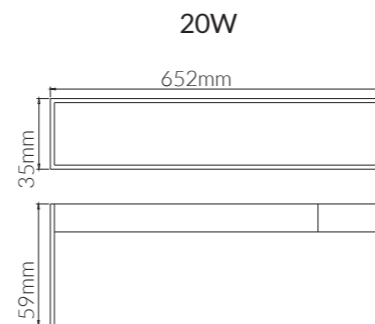

Product Options:

Wattage: 20W
CCT: 2700K-6000K
Finish: Sandy White
Control: Switchable/TRIAC/0-10V/Wi-Fi/Bluetooth

	SKU	W	CCT	LM	mA	Beam	Size(mm)	Cut(mm)
Vino	17249	10W	4000K	905lm	400mA	120°	Ø280x35x59	-
	17364	20W	4000K	1600lm	800mA	120°	Ø652x35x59	-
	17248	20W	1600lm	833mA	90°	Ø640x35x180	-	

DC24V IP 20 CRI>90 PF>0.9

Safety buckle, double insurance