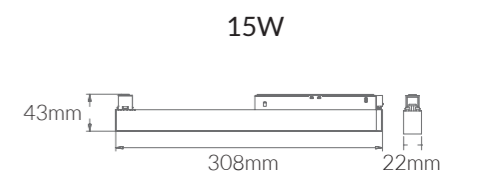

Product Options:

Wattage: 7W / 22W / 30W
 CCT: 2700K-6000K
 Finish: Sandy White
 Control: Switchable/TRIAC/0-10V/Wi-Fi/Bluetooth

	SKU	W	CCT	LM	mA	Beam	Size(mm)	Cut(mm)
Vino	17920	15W	3000K	1050lm	310mA	110°	Ø574x22x43	-
	(Gimbal Linear)17924	5W	3000K	300lm	100mA	110°	Ø154x22x104	-
	(Right Angle Linear)17921	15W	3000K	1050lm	310mA	110°	Ø308x22x43	-

DC48V IP 20  CRI>90 PF>0.9

Product Specifications:

Lamp Type: OSRAM LED
 Operating Temp.: -20°C ~ +50°C
 Material: High-grade Aluminium
 Finish: Black
 Lifespan: 60,000 Hours
 Warranty: 6 Years
 Applications: Commercial, Retail, Residential, Hospitality

Product Options:

Wattage: 20W
 CCT: 2700K-6000K
 Finish: Sandy White
 Control: Switchable/TRIAC/0-10V/Wi-Fi/Bluetooth

	SKU	W	CCT	LM	mA	Beam	Size(mm)	Cut(mm)
Vino	17249	10W	4000K	905lm	400mA	120°	Ø280x35x59	-
	17364	20W	4000K	1600lm	800mA	120°	Ø652x35x59	-
	17248	20W	1600lm	833mA	90°	Ø640x35x180	-	