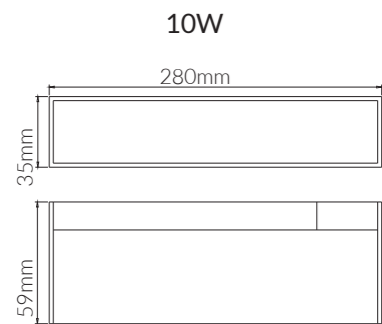

Product Options:

Wattage: 20W
CCT: 2700K-6000K
Finish: Sandy White
Control: Switchable/TRIAC/0-10V/Wi-Fi/Bluetooth

	SKU	W	CCT	LM	mA	Beam	Size(mm)	Cut(mm)
Vino	17249	10W	4000K	905lm	400mA	120°	Ø280x35x59	-
	17364	20W	4000K	1600lm	800mA	120°	Ø652x35x59	-
	17248	20W	1600lm	833mA	90°	Ø640x35x180	-	

DC24V IP 20 CRI>90 PF>0.9

Safety buckle, double insurance