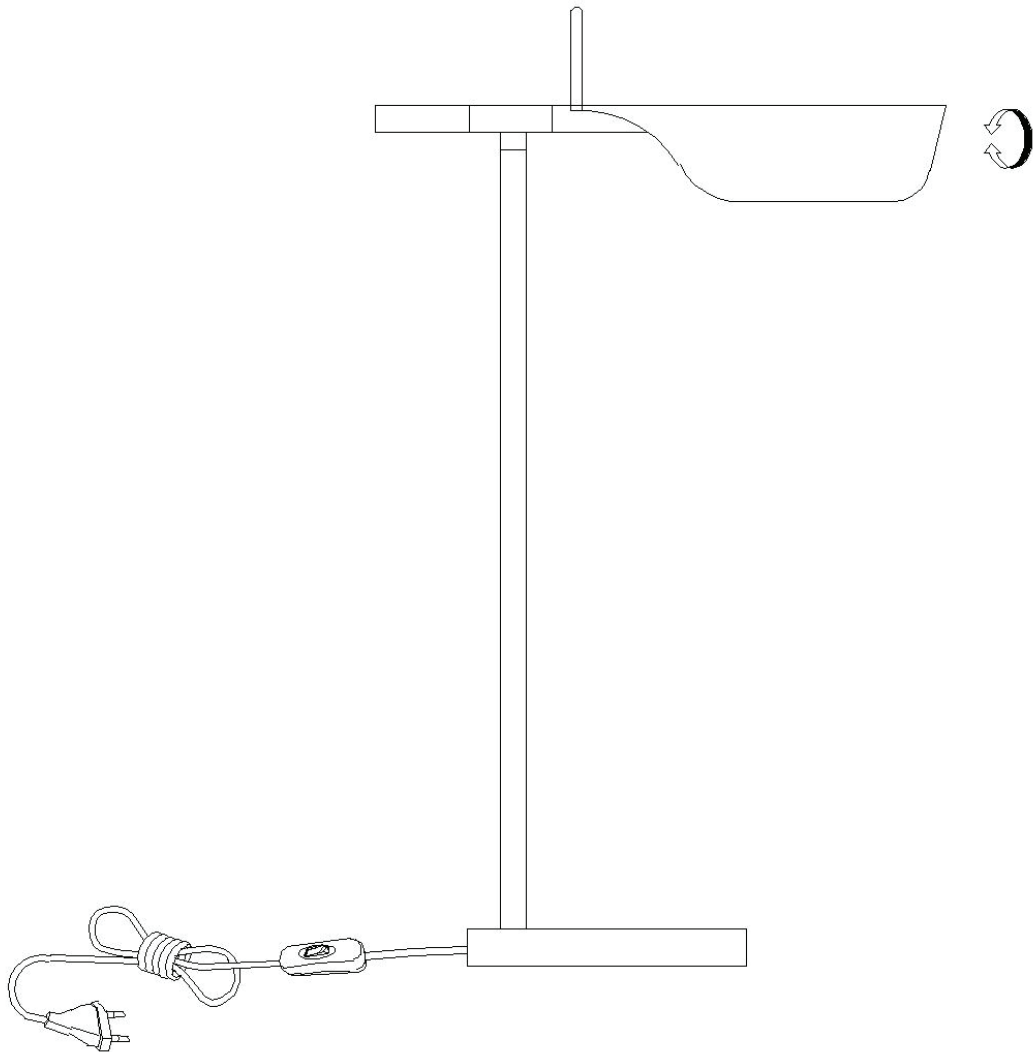

## Installation Manual

Voltage: AC220V

Frequency: 50/60Hz

Light Source: CREE LED

Material: Metal Body