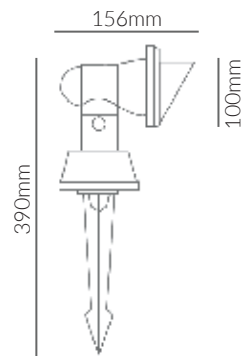

Product Specifications:

Lamp Type: GU10  
Operating Temp.: -20°C ~ +50°C  
Material: Aluminium body+ Temper Glass  
Finish: Dark Grey  
Warranty: 5 Years  
Applications: Commercial, Retail, Residential, Hospitality

	SKU	W	CCT	LM	mA	Beam	Size(mm)	Cut(mm)
Speren	13580	-	-	-	-	-	Ø100x156x390	-

IP 65

SPEREN