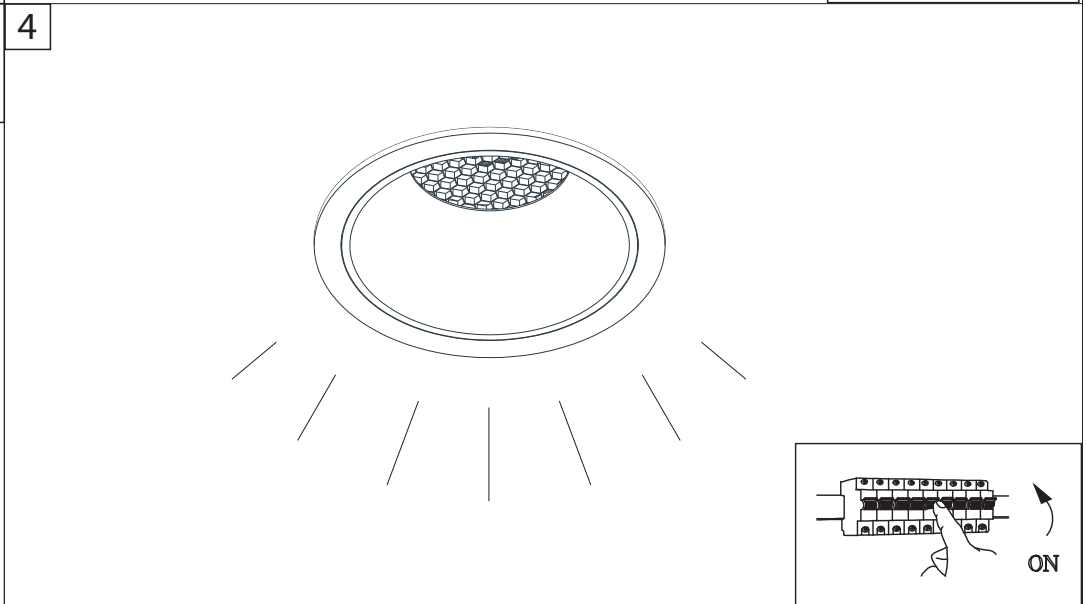

NAME: SAVINO
SKU: 19182
POWER: 10W
INPUT: AC220-240V 50/60Hz

ATTENTION: YOU HAVE TO CUT OFF THE POWER BEFORE INSTALLING THE LAMP

NAME: SAVINO
SKU: 19183
POWER: 10W
INPUT: AC220-240V 50/60Hz

ATTENTION: YOU HAVE TO CUT OFF THE POWER BEFORE INSTALLING THE LAMP

NAME: SAVINO
SKU: 19184
POWER: 2x10W
INPUT: AC220-240V 50/60Hz

ATTENTION: YOU HAVE TO CUT OFF THE POWER BEFORE INSTALLING THE LAMP

ATTENTION: YOU HAVE TO CUT OFF THE POWER BEFORE INSTALLING THE LAMP