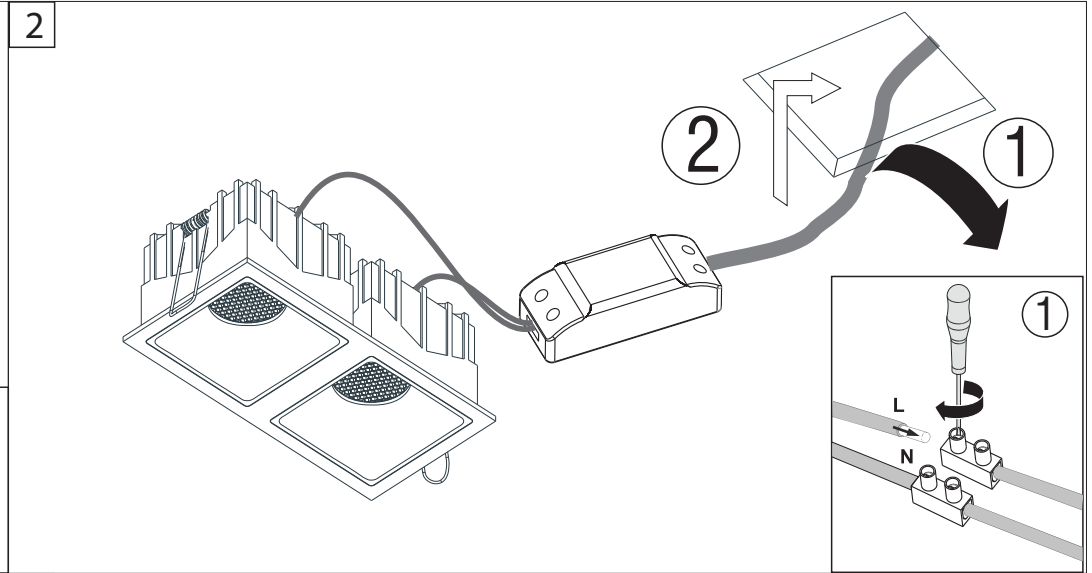

NAME: SAVINO
SKU: 19182
POWER: 10W
INPUT: AC220-240V 50/60Hz

ATTENTION: YOU HAVE TO CUT OFF THE POWER BEFORE INSTALLING THE LAMP

NAME: SAVINO
SKU: 19183
POWER: 10W
INPUT: AC220-240V 50/60Hz

ATTENTION: YOU HAVE TO CUT OFF THE POWER BEFORE INSTALLING THE LAMP

NAME: SAVINO
SKU: 19184
POWER: 2x10W
INPUT: AC220-240V 50/60Hz

ATTENTION: YOU HAVE TO CUT OFF THE POWER BEFORE INSTALLING THE LAMP

ATTENTION: YOU HAVE TO CUT OFF THE POWER BEFORE INSTALLING THE LAMP