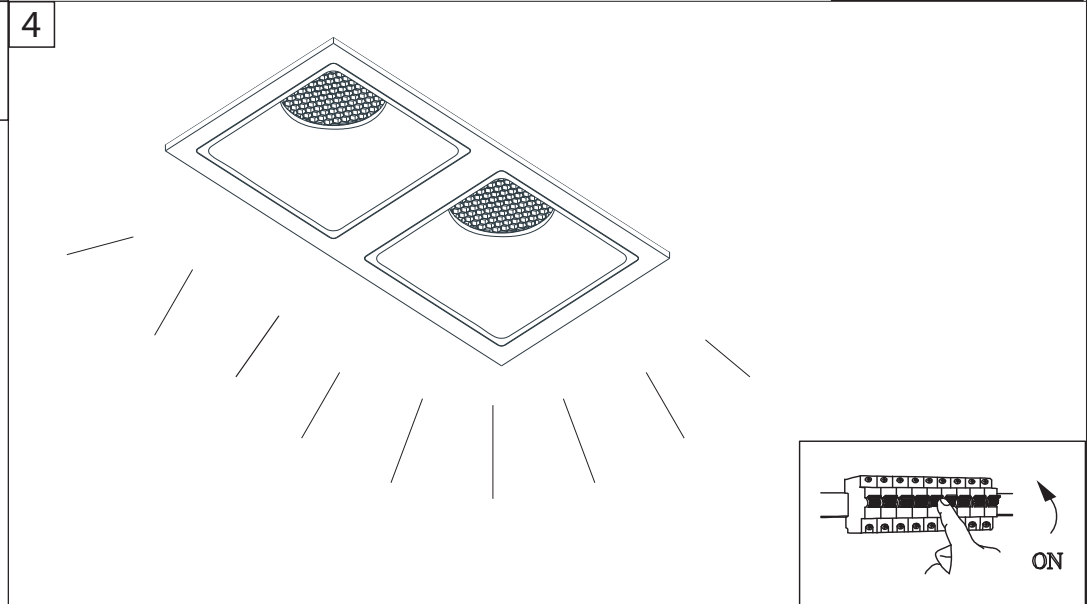

NAME: SAVINO
SKU: 19182
POWER: 10W
INPUT: AC220-240V 50/60Hz

ATTENTION: YOU HAVE TO CUT OFF THE POWER BEFORE INSTALLING THE LAMP

NAME: SAVINO
SKU: 19183
POWER: 10W
INPUT: AC220-240V 50/60Hz

ATTENTION: YOU HAVE TO CUT OFF THE POWER BEFORE INSTALLING THE LAMP

NAME: SAVINO
SKU: 19184
POWER: 2x10W
INPUT: AC220-240V 50/60Hz

ATTENTION: YOU HAVE TO CUT OFF THE POWER BEFORE INSTALLING THE LAMP

ATTENTION: YOU HAVE TO CUT OFF THE POWER BEFORE INSTALLING THE LAMP