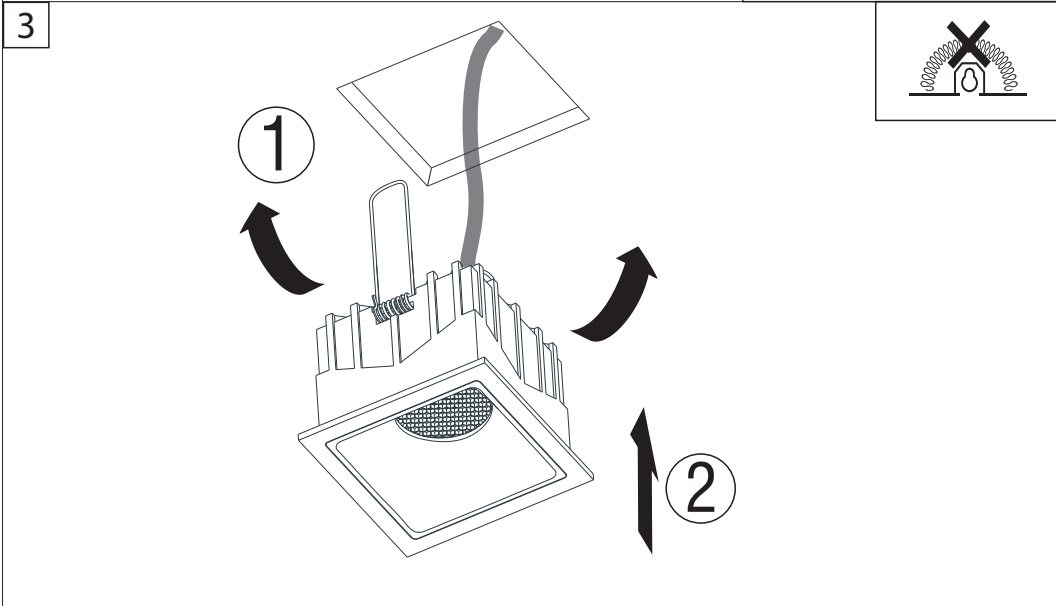

NAME: SAVINO
SKU: 19182
POWER: 10W
INPUT: AC220-240V 50/60Hz

ATTENTION: YOU HAVE TO CUT OFF THE POWER BEFORE INSTALLING THE LAMP

NAME: SAVINO
SKU: 19183
POWER: 10W
INPUT: AC220-240V 50/60Hz

ATTENTION: YOU HAVE TO CUT OFF THE POWER BEFORE INSTALLING THE LAMP

NAME: SAVINO
SKU: 19184
POWER: 2x10W
INPUT: AC220-240V 50/60Hz

ATTENTION: YOU HAVE TO CUT OFF THE POWER BEFORE INSTALLING THE LAMP

ATTENTION: YOU HAVE TO CUT OFF THE POWER BEFORE INSTALLING THE LAMP