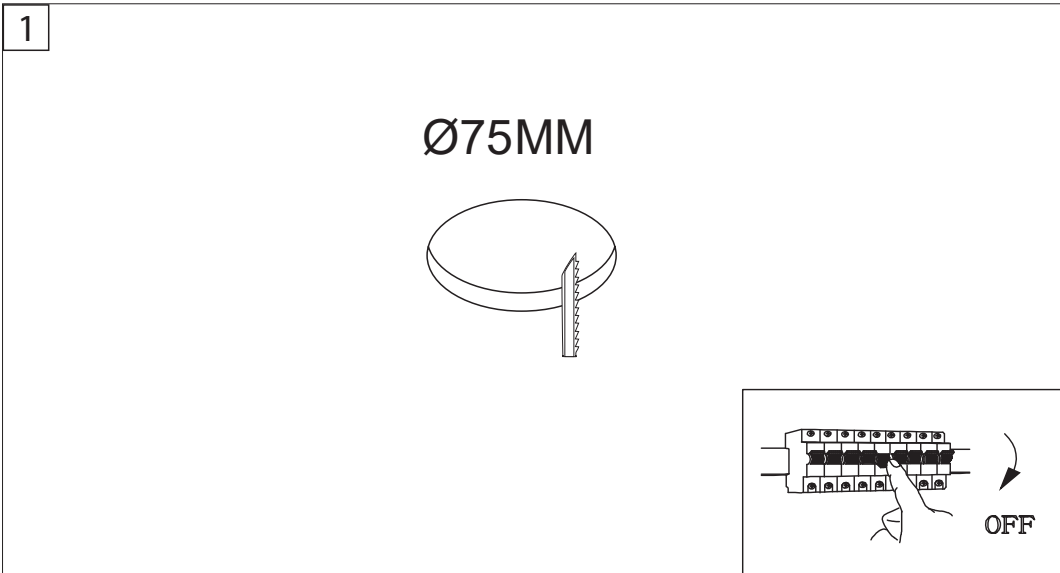

NAME: SAVINO
SKU: 19182
POWER: 10W
INPUT: AC220-240V 50/60Hz

ATTENTION: YOU HAVE TO CUT OFF THE POWER BEFORE INSTALLING THE LAMP

NAME: SAVINO
SKU: 19183
POWER: 10W
INPUT: AC220-240V 50/60Hz

ATTENTION: YOU HAVE TO CUT OFF THE POWER BEFORE INSTALLING THE LAMP

NAME: SAVINO
SKU: 19184
POWER: 2x10W
INPUT: AC220-240V 50/60Hz

ATTENTION: YOU HAVE TO CUT OFF THE POWER BEFORE INSTALLING THE LAMP

ATTENTION: YOU HAVE TO CUT OFF THE POWER BEFORE INSTALLING THE LAMP