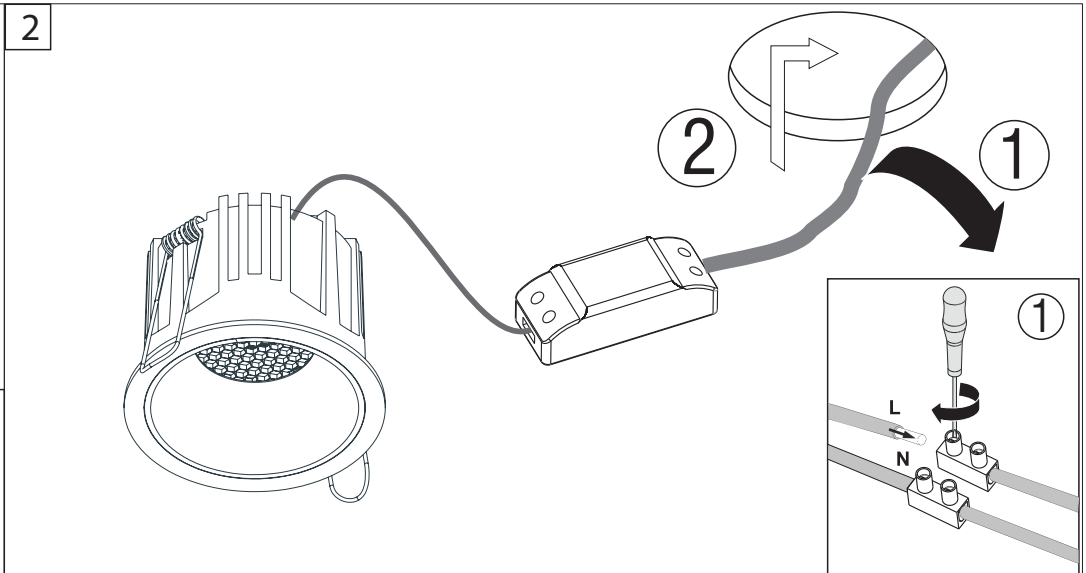

NAME: SAVINO
SKU: 19182
POWER: 10W
INPUT: AC220-240V 50/60Hz

ATTENTION: YOU HAVE TO CUT OFF THE POWER BEFORE INSTALLING THE LAMP

NAME: SAVINO
SKU: 19183
POWER: 10W
INPUT: AC220-240V 50/60Hz

ATTENTION: YOU HAVE TO CUT OFF THE POWER BEFORE INSTALLING THE LAMP

NAME: SAVINO
SKU: 19184
POWER: 2x10W
INPUT: AC220-240V 50/60Hz

ATTENTION: YOU HAVE TO CUT OFF THE POWER BEFORE INSTALLING THE LAMP

ATTENTION: YOU HAVE TO CUT OFF THE POWER BEFORE INSTALLING THE LAMP