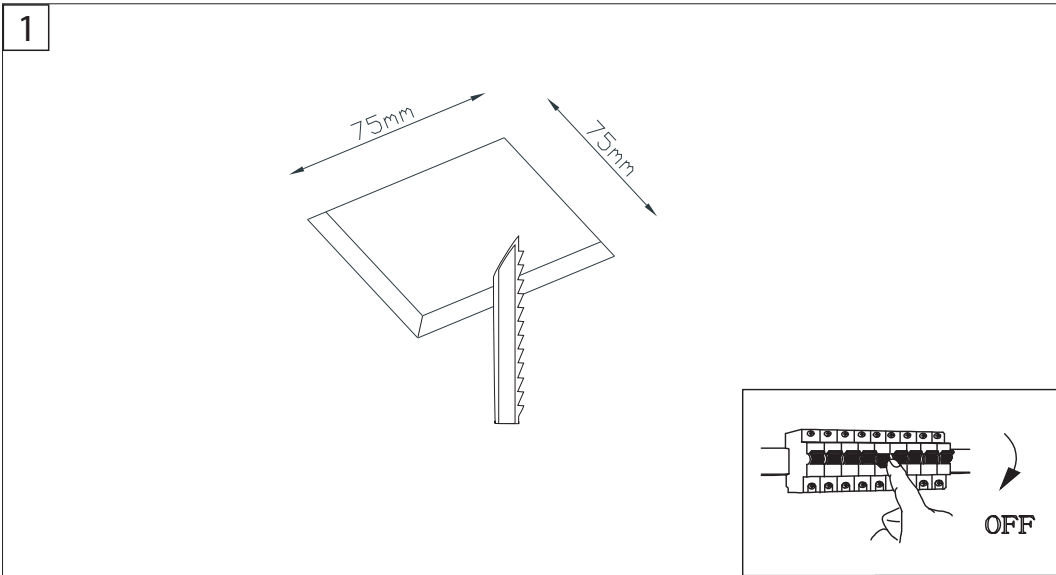

NAME: SAVINO
SKU: 19182
POWER: 10W
INPUT: AC220-240V 50/60Hz

ATTENTION: YOU HAVE TO CUT OFF THE POWER BEFORE INSTALLING THE LAMP

NAME: SAVINO
SKU: 19183
POWER: 10W
INPUT: AC220-240V 50/60Hz

ATTENTION: YOU HAVE TO CUT OFF THE POWER BEFORE INSTALLING THE LAMP

NAME: SAVINO
SKU: 19184
POWER: 2x10W
INPUT: AC220-240V 50/60Hz

ATTENTION: YOU HAVE TO CUT OFF THE POWER BEFORE INSTALLING THE LAMP

ATTENTION: YOU HAVE TO CUT OFF THE POWER BEFORE INSTALLING THE LAMP