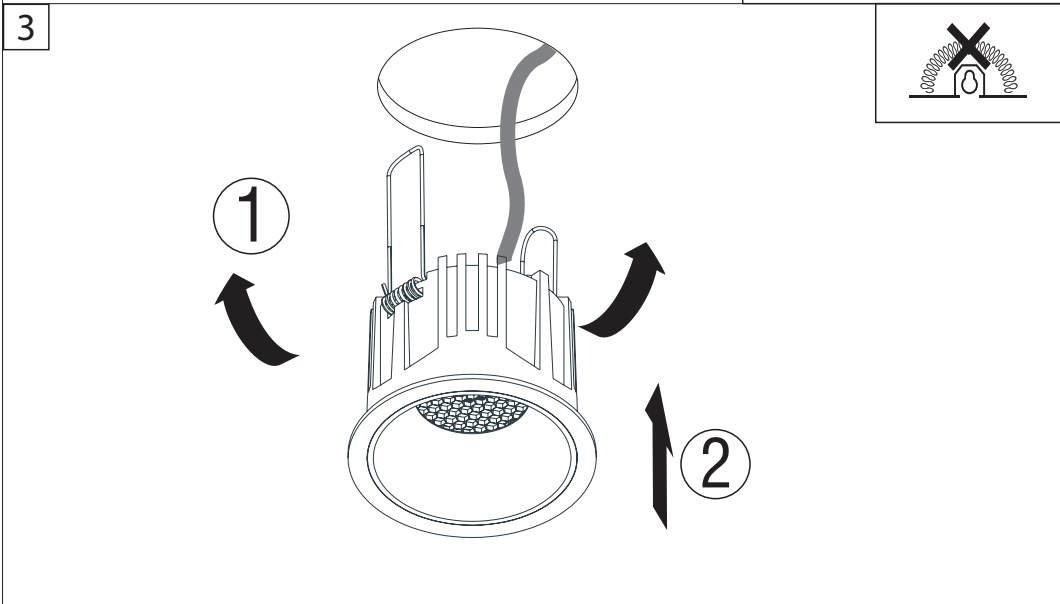

NAME: SAVINO
SKU: 19182
POWER: 10W
INPUT: AC220-240V 50/60Hz

ATTENTION: YOU HAVE TO CUT OFF THE POWER BEFORE INSTALLING THE LAMP

NAME: SAVINO
SKU: 19183
POWER: 10W
INPUT: AC220-240V 50/60Hz

ATTENTION: YOU HAVE TO CUT OFF THE POWER BEFORE INSTALLING THE LAMP

NAME: SAVINO
SKU: 19184
POWER: 2x10W
INPUT: AC220-240V 50/60Hz

ATTENTION: YOU HAVE TO CUT OFF THE POWER BEFORE INSTALLING THE LAMP

ATTENTION: YOU HAVE TO CUT OFF THE POWER BEFORE INSTALLING THE LAMP