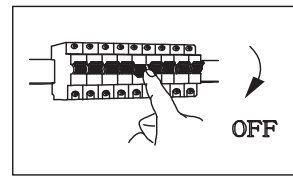

NAME: SAVINO
SKU: 19182
POWER: 10W
INPUT: AC220-240V 50/60Hz

ATTENTION: YOU HAVE TO CUT OFF THE POWER BEFORE INSTALLING THE LAMP

NAME: SAVINO
SKU: 19183
POWER: 10W
INPUT: AC220-240V 50/60Hz

ATTENTION: YOU HAVE TO CUT OFF THE POWER BEFORE INSTALLING THE LAMP

NAME: SAVINO
SKU: 19184
POWER: 2x10W
INPUT: AC220-240V 50/60Hz

ATTENTION: YOU HAVE TO CUT OFF THE POWER BEFORE INSTALLING THE LAMP

ATTENTION: YOU HAVE TO CUT OFF THE POWER BEFORE INSTALLING THE LAMP