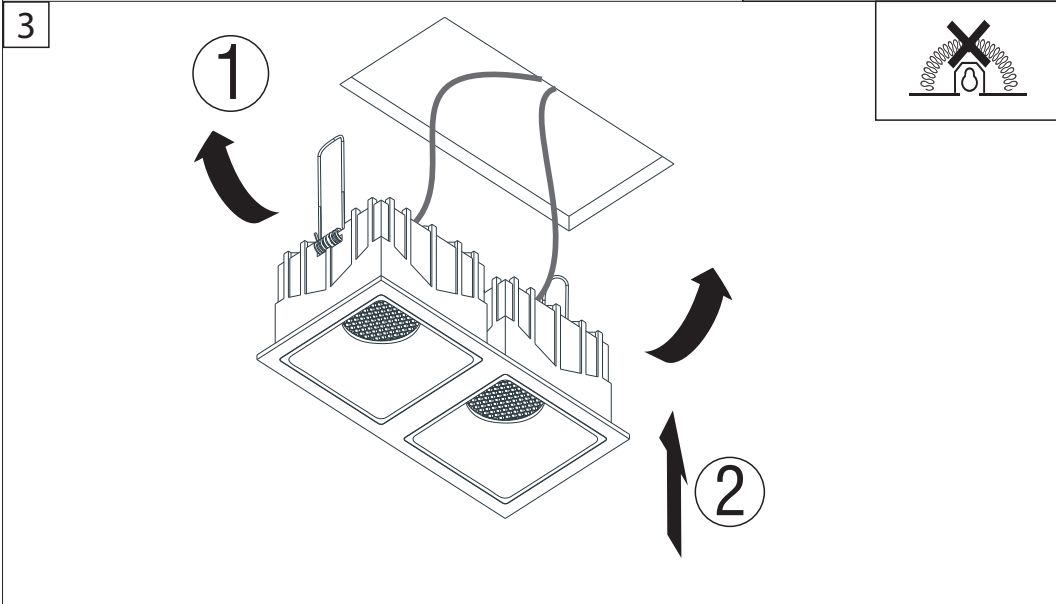

NAME: SAVINO
SKU: 19182
POWER: 10W
INPUT: AC220-240V 50/60Hz

ATTENTION: YOU HAVE TO CUT OFF THE POWER BEFORE INSTALLING THE LAMP

NAME: SAVINO
SKU: 19183
POWER: 10W
INPUT: AC220-240V 50/60Hz

ATTENTION: YOU HAVE TO CUT OFF THE POWER BEFORE INSTALLING THE LAMP

NAME: SAVINO
SKU: 19184
POWER: 2x10W
INPUT: AC220-240V 50/60Hz

ATTENTION: YOU HAVE TO CUT OFF THE POWER BEFORE INSTALLING THE LAMP

ATTENTION: YOU HAVE TO CUT OFF THE POWER BEFORE INSTALLING THE LAMP