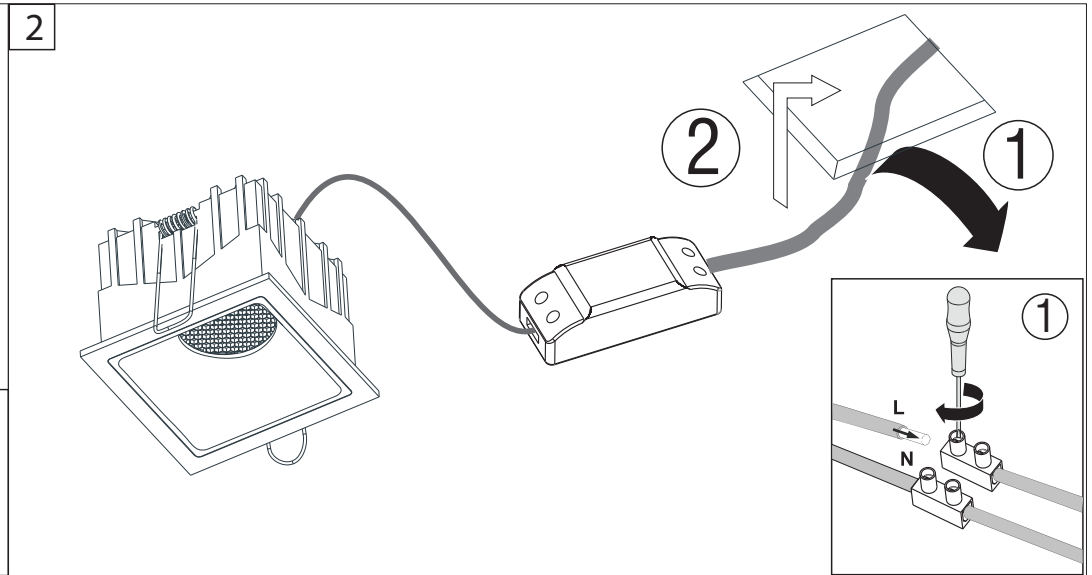

NAME: SAVINO
SKU: 19182
POWER: 10W
INPUT: AC220-240V 50/60Hz

ATTENTION: YOU HAVE TO CUT OFF THE POWER BEFORE INSTALLING THE LAMP

NAME: SAVINO
SKU: 19183
POWER: 10W
INPUT: AC220-240V 50/60Hz

ATTENTION: YOU HAVE TO CUT OFF THE POWER BEFORE INSTALLING THE LAMP

NAME: SAVINO
SKU: 19184
POWER: 2x10W
INPUT: AC220-240V 50/60Hz

ATTENTION: YOU HAVE TO CUT OFF THE POWER BEFORE INSTALLING THE LAMP

ATTENTION: YOU HAVE TO CUT OFF THE POWER BEFORE INSTALLING THE LAMP