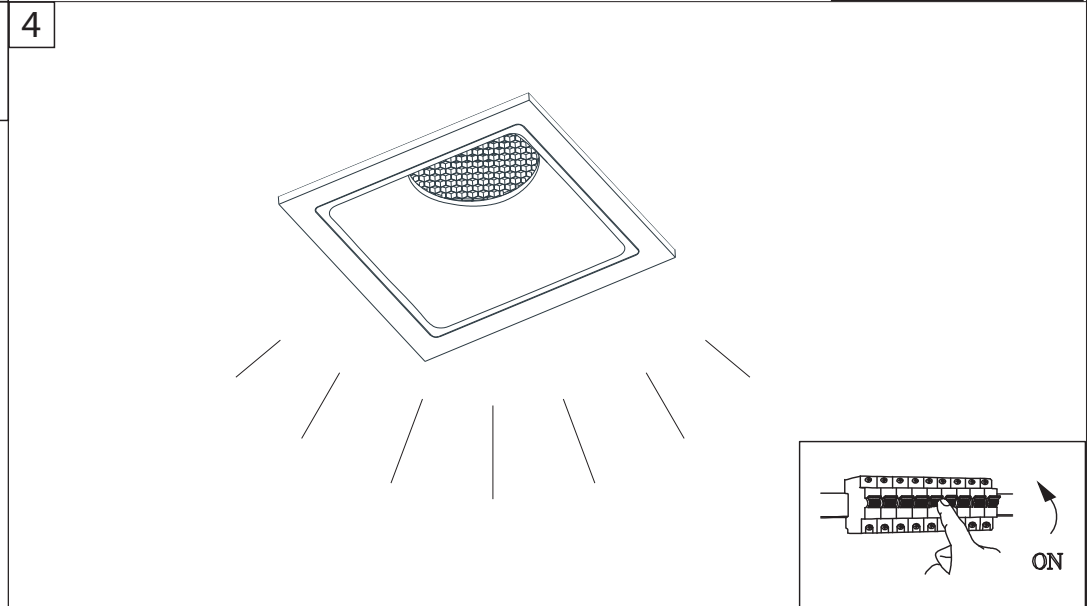

NAME: SAVINO
SKU: 19182
POWER: 10W
INPUT: AC220-240V 50/60Hz

ATTENTION: YOU HAVE TO CUT OFF THE POWER BEFORE INSTALLING THE LAMP

NAME: SAVINO
SKU: 19183
POWER: 10W
INPUT: AC220-240V 50/60Hz

ATTENTION: YOU HAVE TO CUT OFF THE POWER BEFORE INSTALLING THE LAMP

NAME: SAVINO
SKU: 19184
POWER: 2x10W
INPUT: AC220-240V 50/60Hz

ATTENTION: YOU HAVE TO CUT OFF THE POWER BEFORE INSTALLING THE LAMP

ATTENTION: YOU HAVE TO CUT OFF THE POWER BEFORE INSTALLING THE LAMP