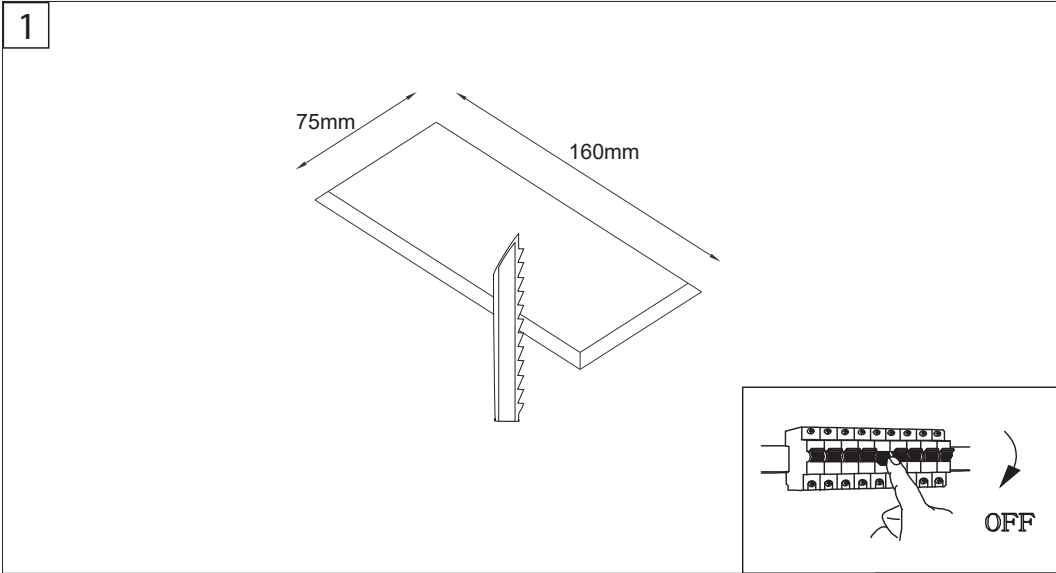

NAME: SAVINO
SKU: 19182
POWER: 10W
INPUT: AC220-240V 50/60Hz

ATTENTION: YOU HAVE TO CUT OFF THE POWER BEFORE INSTALLING THE LAMP

NAME: SAVINO
SKU: 19183
POWER: 10W
INPUT: AC220-240V 50/60Hz

ATTENTION: YOU HAVE TO CUT OFF THE POWER BEFORE INSTALLING THE LAMP

NAME: SAVINO
SKU: 19184
POWER: 2x10W
INPUT: AC220-240V 50/60Hz

ATTENTION: YOU HAVE TO CUT OFF THE POWER BEFORE INSTALLING THE LAMP

ATTENTION: YOU HAVE TO CUT OFF THE POWER BEFORE INSTALLING THE LAMP