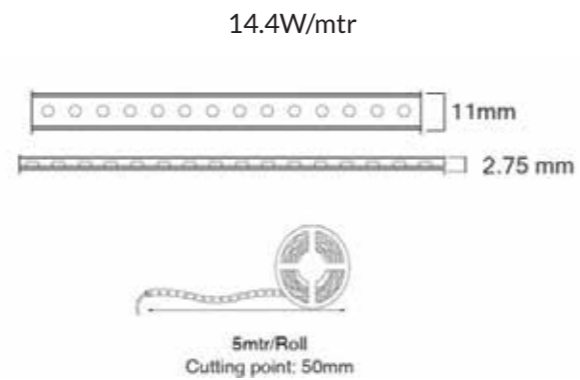

Product Specifications:

Lamp Type: LED
 Operating Temp.: -20°C ~ +40°C
 Material: Tape on the back+ PU glue
 Finish: White
 Lifespan: 30,000 Hours
 Warranty: 3 Years
 Applications: Residential, Commercial, Hospitality etc.

Product Options:

CCT: 3000K-6500K
 Control: Switchable, TRIAC, 1-10V, Dali, 0-10V

	SKU	W	CCT	LM	mA	Beam	Size(mm)	Cut(mm)
RGB	12733	14.4W/mtr	RGB	400lm/M	-	120°	5mtr Roll	-

DC12V IP65 CRI>80 PF>0.9

RGB
STRIP LIGHT