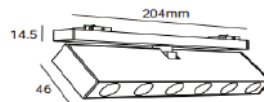

Product Specifications:

Lamp Type: BRIDGELUX LED
Operating Temp.: -20°C ~ +45°C
Material: Die cast aluminum
Finish: Black
Lifespan: 60,000 Hours
Warranty: 6 Years
Applications: Commercial, Retail, Residential, Hospitality

Product Options:

Wattage: 6W / 12W/18W / 24W / 30W
CCT:4000K,6000K
Finish: White
Control: Switchable/TRIAC/0-10V/Wi-Fi/Bluetooth

	SKU	W	CCT	LM	mA	Beam	Size(mm)	Cut(mm)
Polo	18975	6W	3000K	420lm	250mA	30°	404x14.5x20	-
	18976	18W	3000K	1260lm	750mA	30°	604x14.5x20	-
Polo Gimbal	18980	6W	3000K	420lm	250mA	30°	204x14.5x46	-
	18981	18W	3000K	1260lm	750mA	30°	604x14.5x46	-

DC24V IP 20 CRI>95 PF>0.9

SDCM <3 Class II UGR <13

6W