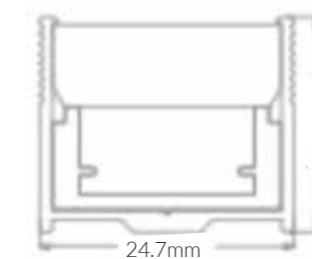

Max. Stand Weight: 30kN
 Load Capacity: 2773 kilos
 Wiring: 200mm cable at the bottom tail from one end

Product Options:

Wattage: 8W
 CCT: 3000K - 6000K
 Control: Switchable / DALI / 1-10V / Triac
 Accessories: Aluminium Plate, Frosted end cap, self-tapping screws(end cap)
 Configuration: Recessed / Surface

	SKU	W	CCT	LM	mA	Beam	Size(mm)	Cut(mm)
Plana	15680	15W	3000K	1,050lm	-	-	24.7x20.7	-

DC 24V IP 67 CRI>80

Total Length: 1000mm