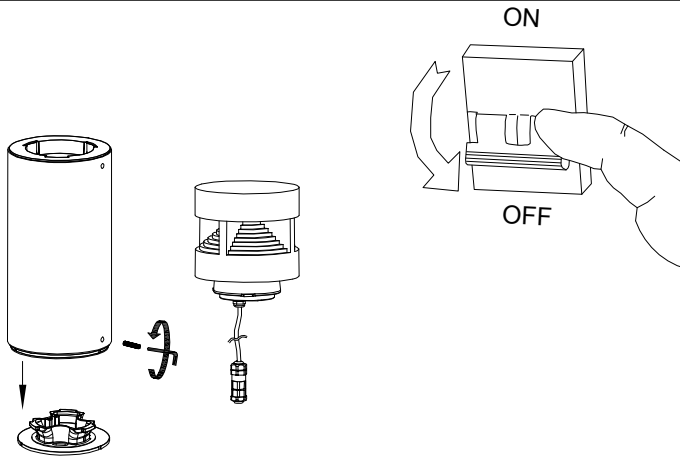

**MAXIMUM**  
220-240V~50/60Hz total:18.8W  
Lamp/Bulb-LED STRIP 16.2W

**ATTENTION: FOR THIS OPERATION YOU HAVE TO CUT OFF THE POWER**

**1**

**2**

**3**

**4**

**5**

**6**