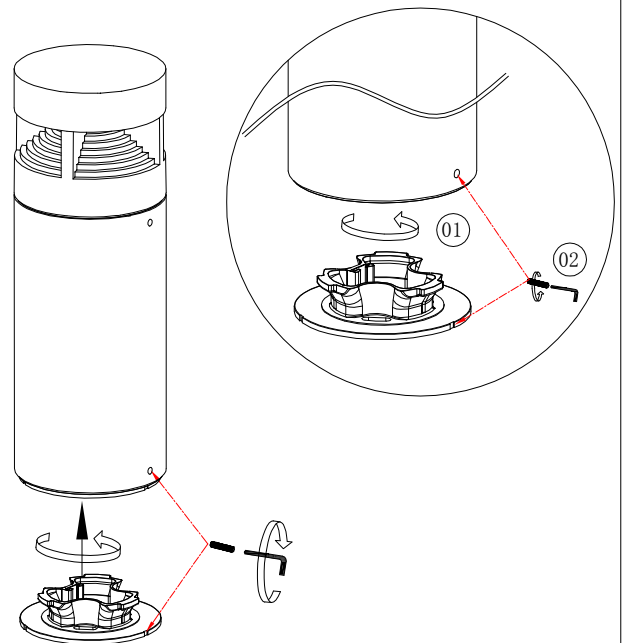

**MAXIMUM**  
220-240V~50/60Hz total:18.8W  
Lamp/Bulb-LED STRIP 16.2W

**ATTENTION: FOR THIS OPERATION YOU HAVE TO CUT OFF THE POWER**

**1**

**2**

**3**

**4**

**5**

**6**