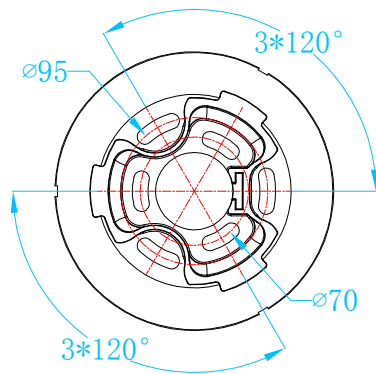

**MAXIMUM**  
220-240V~50/60Hz total:18.8W  
Lamp/Bulb-LED STRIP 16.2W

**ATTENTION: FOR THIS OPERATION YOU HAVE TO CUT OFF THE POWER**

**1**

**2**

**3**

**4**

**5**

**6**