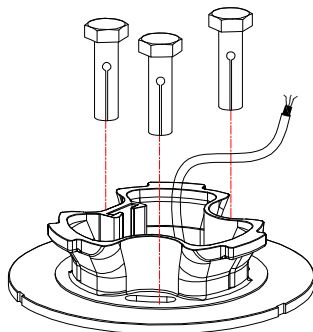

**MAXIMUM**  
220-240V~50/60Hz total:18.8W  
Lamp/Bulb-LED STRIP 16.2W

**ATTENTION: FOR THIS OPERATION YOU HAVE TO CUT OFF THE POWER**

**1**

**2**

**3**

**4**

**5**

**6**