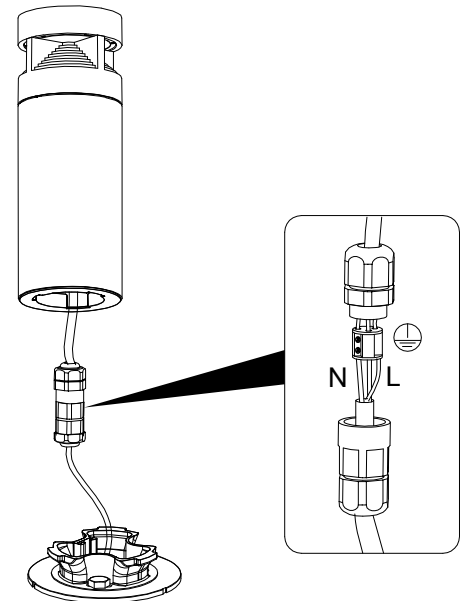

**MAXIMUM**  
220-240V~50/60Hz total:18.8W  
Lamp/Bulb-LED STRIP 16.2W

**ATTENTION: FOR THIS OPERATION YOU HAVE TO CUT OFF THE POWER**

**1**

**2**

**3**

**4**

**5**

**6**