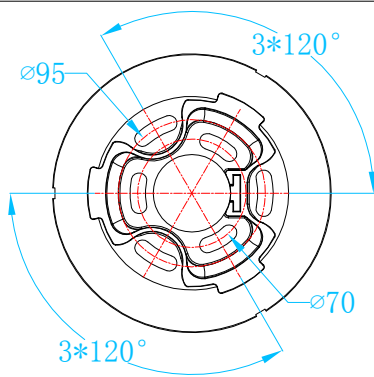

**MAXIMUM**  
220-240V~50/60Hz total:18.8W  
Lamp/Bulb-LED STRIP 16.2W

**ATTENTION: FOR THIS OPERATION YOU HAVE TO CUT OFF THE POWER**

**1**

**2**

**3**

**4**

**5**

**6**