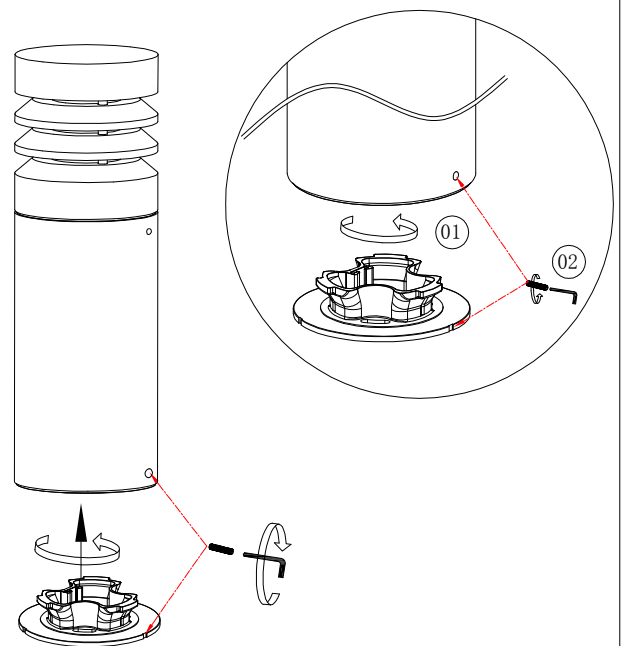

**MAXIMUM**  
220-240V~50/60Hz total:18.8W  
Lamp/Bulb-LED STRIP 16.2W

**ATTENTION: FOR THIS OPERATION YOU HAVE TO CUT OFF THE POWER**

**1**

**2**

**3**

**4**

**5**

**6**