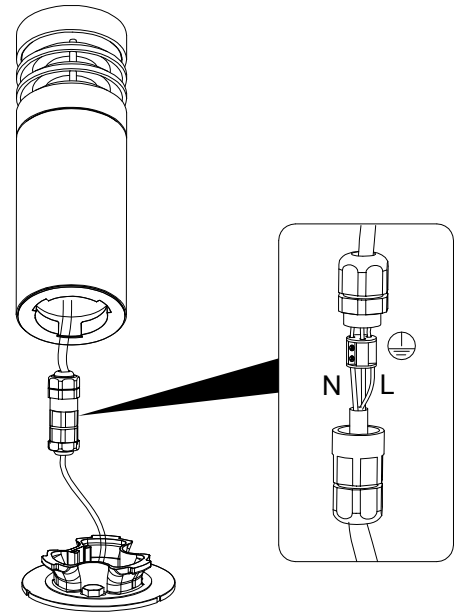

**MAXIMUM**  
220-240V~50/60Hz total:18.8W  
Lamp/Bulb-LED STRIP 16.2W

**ATTENTION: FOR THIS OPERATION YOU HAVE TO CUT OFF THE POWER**

**1**

**2**

**3**

**4**

**5**

**6**