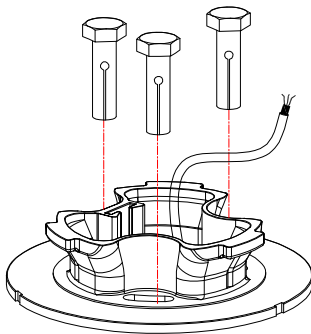

**MAXIMUM**  
220-240V~50/60Hz total:18.8W  
Lamp/Bulb-LED STRIP 16.2W

**ATTENTION: FOR THIS OPERATION YOU HAVE TO CUT OFF THE POWER**

**1**

**2**

**3**

**4**

**5**

**6**