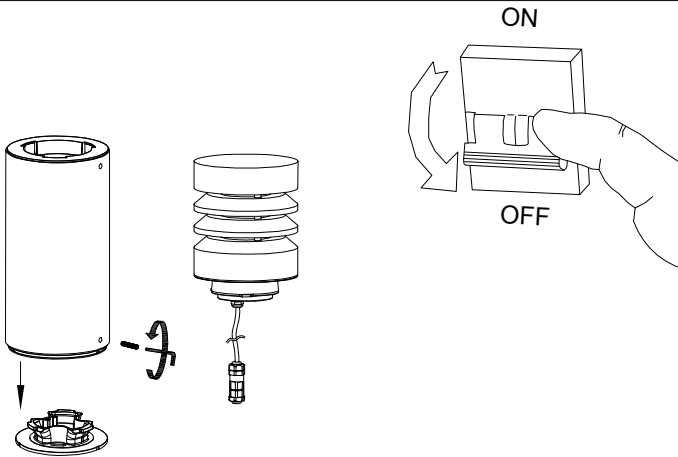

**MAXIMUM**  
220-240V~50/60Hz total:18.8W  
Lamp/Bulb-LED STRIP 16.2W

**ATTENTION: FOR THIS OPERATION YOU HAVE TO CUT OFF THE POWER**

**1**

**2**

**3**

**4**

**5**

**6**