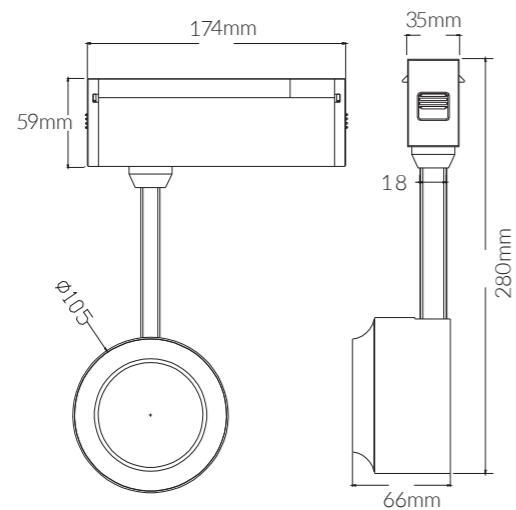

Product Options:

Wattage: 20W / 25W
 CCT: 2700K-6000K
 Beam angle: 15°/24°
 Finish: White
 Control: Switchable/TRIAC/0-10V/Wi-Fi/Bluetooth

	SKU	W	CCT	LM	mA	Beam	Size(mm)	Cut(mm)
Orza	17269	15W	4000K	1275lm	-mA	36°	Ø294x22x43	-

DC24V IP 20  CRI>90 PF>0.9

ORZA

24V MAGNETIC TRACK