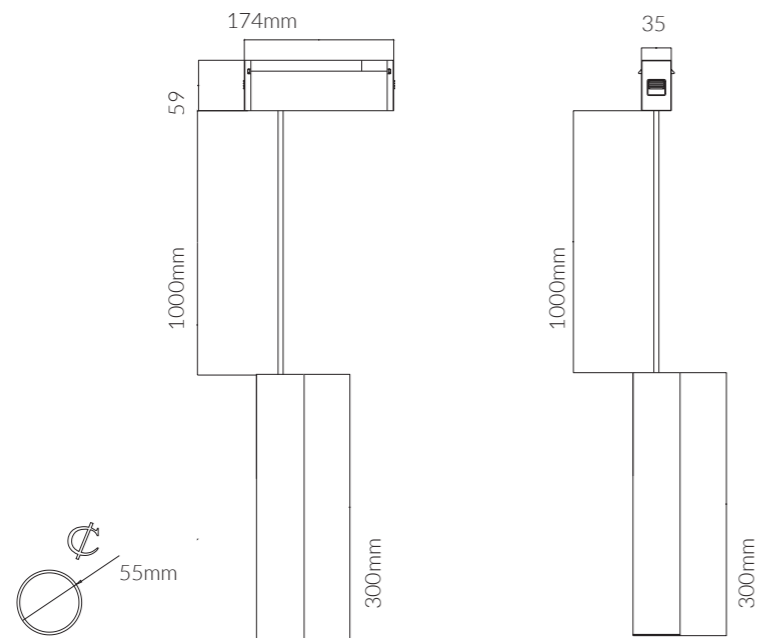

Product Specifications:

Lamp Type: CITIZEN LED
Operating Temp.: -20°C ~ +50°C
Material: High-grade Aluminium
Finish: Black
Lifespan: 60,000 Hours
Warranty: 6 Years
Applications: Commercial, Retail, Residential, Hospitality

Product Options:

Wattage: 8W / 12W
CCT: 2700K-6000K
Beam angle: 15° /24°
Finish: Sandy White
Control: Switchable/TRIAC/0-10V/Wi-Fi/Bluetooth

	SKU	W	CCT	LM	mA	Beam	Size(mm)	Cut(mm)
Nano	17367	15W	4000K	1200lm	625mA	36°	Ø300x174x1500	-

DC24V IP 20 CRI>90 PF>0.9

SDCM <3 Class II UGR<19 CE

NANO
24V MAGNETIC PENDANT