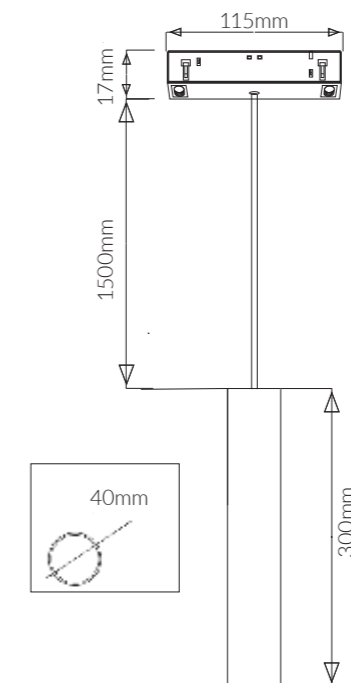

Product Options:

Wattage: 15W
CCT: 2700K-6000K
Finish: White
Control: Switchable/TRIAC/0-10V/Wi-Fi/Bluetooth

	SKU	W	CCT	LM	mA	Beam	Size(mm)	Cut(mm)
Nano	17919	8W	3000K	480lm	160mA	36°	Ø300x115x1500	-

DC48V IP 20 CRI>90 PF>0.9