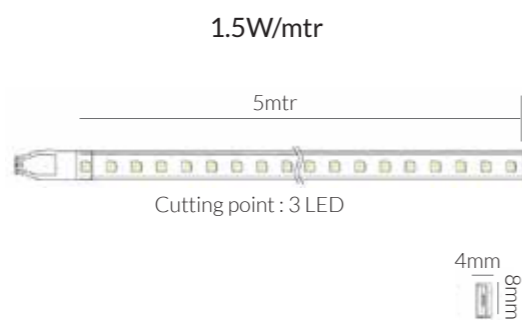

**Product Specifications:**

Lamp Type: EPISTAR SMD2835 LED  
 Operating Temp.: -20°C ~ +40°C  
 Material: 3M Tape on the back  
 Finish: White  
 Lifespan: 50,000 Hours  
 Warranty: 5 Years  
 Applications: Residential, Commercial, Hospitality etc.

**Product Options:**

CCT: 2700K-6000K  
 Control: Switchable/RIAC/1-10V/DALI

	SKU	W	CCT	LM	mA	Beam	Size(mm)	Cut(mm)
<b>Lita</b>	16784	1.5W/mtr	3000K	100lm/M	-	120°	5mtr Roll	-

DC12V IP 65 CRI>80 PF>0.9

**LITA**  
DC12V