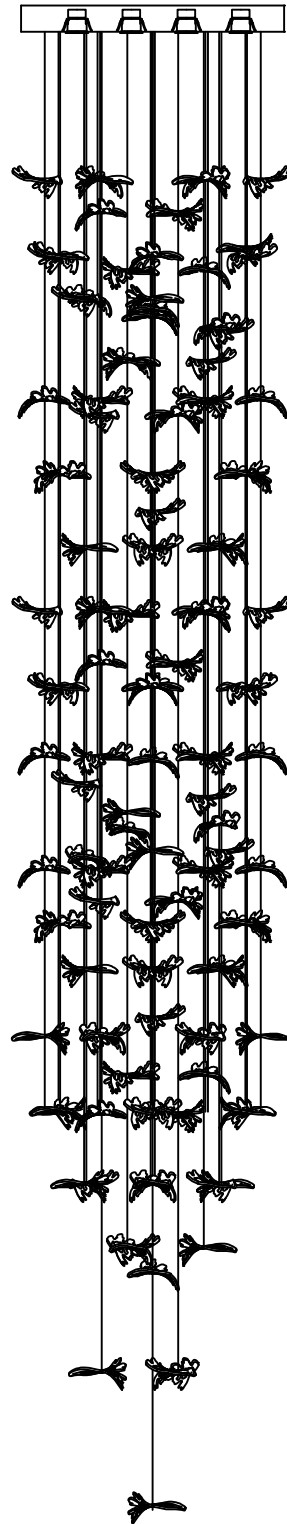

solana®

Jerico
SKU 18922

INSTALLATION INSTRUCTION

NO: $\phi 700 * H 4000 \text{mm} / 9 \text{L}$

glass parts:

A: L150*150mm Amber bubble chicken glass 134 pieces