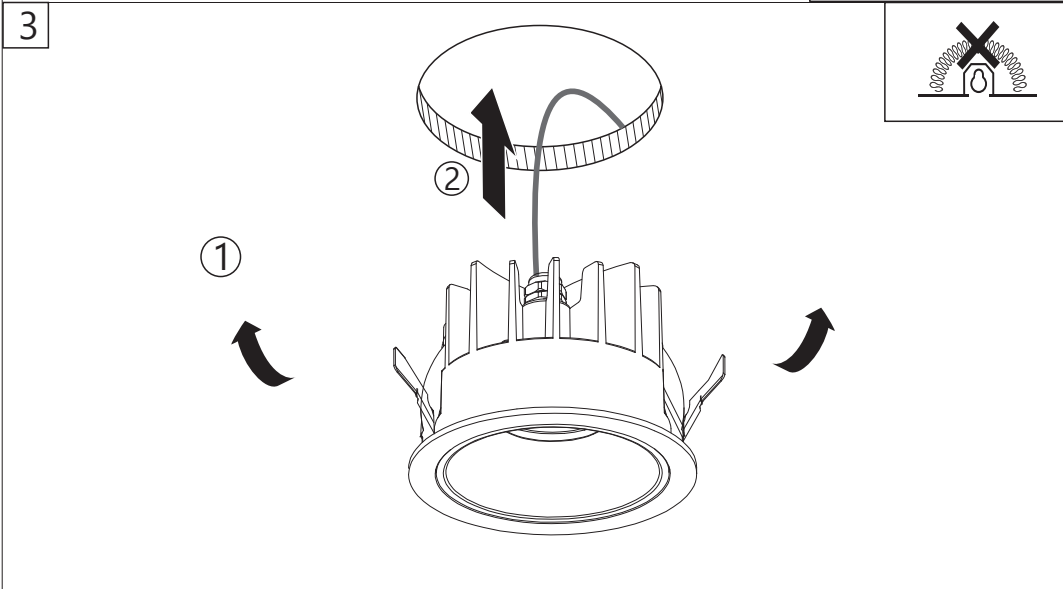

ATTENTION: YOU HAVE TO CUT OFF THE POWER BEFORE INSTALLING THE LAMP

NAME: ESTELA
SKU: 19187
POWER: 30W
INPUT: AC220-240V 50/60Hz

ATTENTION: YOU HAVE TO CUT OFF THE POWER BEFORE INSTALLING THE LAMP