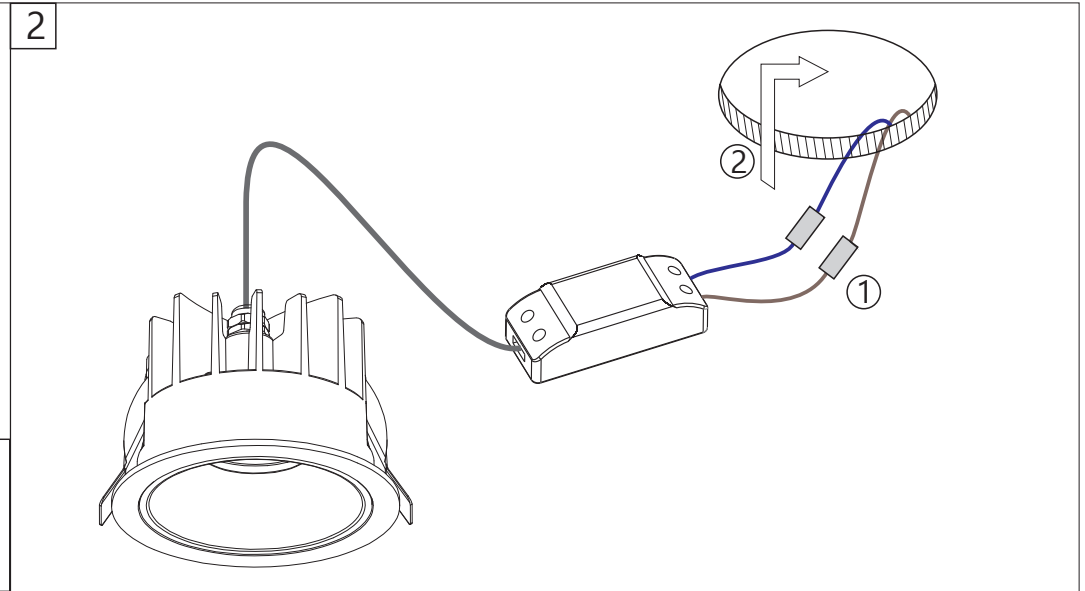

ATTENTION: YOU HAVE TO CUT OFF THE POWER BEFORE INSTALLING THE LAMP

NAME: ESTELA
SKU: 19187
POWER: 30W
INPUT: AC220-240V 50/60Hz

ATTENTION: YOU HAVE TO CUT OFF THE POWER BEFORE INSTALLING THE LAMP