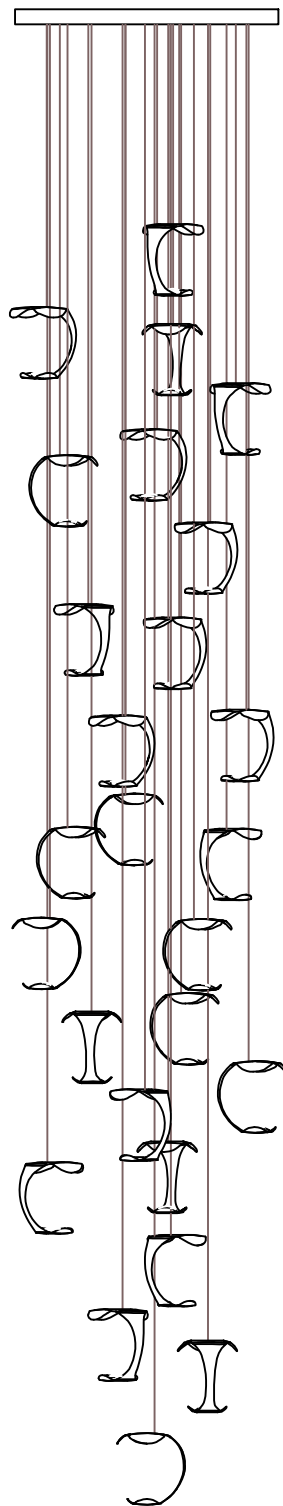

# solana®

Deina  
SKU 18921

## INSTALLATION INSTRUCTION

Ø700\*H4000mm/26L

glass parts:

A:T1.5mm Lamp body: Bending the metal to form a table shape 26 sets