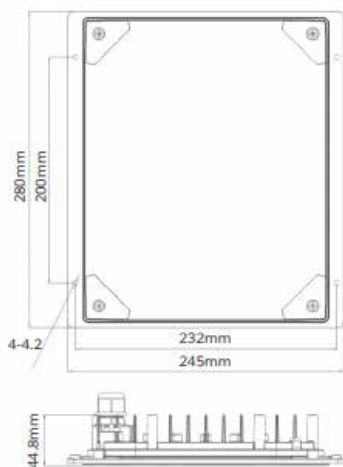

15776

15775

Product Options:

Wattage: 10W/15W/20W/28W/37W/50W/70W/80W
 CCT: 3000K - 6000K
 Control: Switchable / 1-10V / DALI
 Control: Occupancy Sensor

	SKU	W	CCT	LM	mA	Beam	Size(mm)	Cut(mm)
Cleto	15776	37W	2200K	4,090lm	700mA	Type II 45x140	128x39x140	-
	15775	105W	2200K	12,150lm	700mA	Type II 45x140	232x44.8x245	-

AC220-240V IP 66  45x140° | CRI>70 PF>0.9

105W

37W