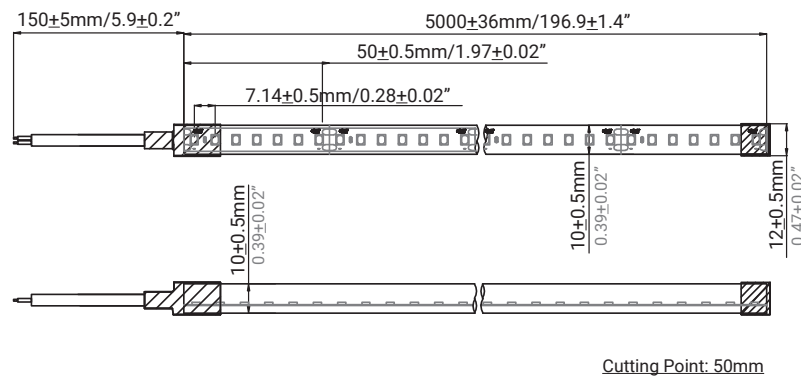

Product Specifications:

Lamp Type: SAMSUNG LED
Operating Temp.: -20°C ~ +40°C
Material: PVC Coating
Finish: White
Lifespan: 50,000 Hours
Warranty: 5 Years
Applications: Residential, Commercial, Hospitality etc.

Product Options:

CCT: 2700K-6500K
Wattage: 19.2W
Control: TRIAC/1-10V/DALI

	SKU	W	CCT	LM	mA	Beam	Size(mm)	Cut(mm)
Cielo	14741	10W/mtr	3000K	1100lm/M	-	120°	5mtr Roll	-
	15484	14.4W/mtr	3000K	1,008lm/M	40mA	120°	5mtr Roll	-
	14742	8W/mtr	3000K	880lm/M	-	120°	50mtr Roll	-

DC24V IP 66 CRI>80 PF>0.9

14741/15484