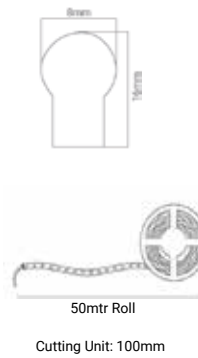

Product Specifications:

Lamp Type: SAMSUNG LED
Operating Temp.: -20°C ~ +40°C
Material: PVC Coating
Finish: White
Lifespan: 50,000 Hours
Warranty: 5 Years
Applications: Residential, Commercial, Hospitality etc.

Product Options:

CCT: 2700K-6500K
Wattage: 19.2W
Control: TRIAC/1-10V/DALI

	SKU	W	CCT	LM	mA	Beam	Size(mm)	Cut(mm)
Cielo	14741	10W/mtr	3000K	1100lm/M	-	120°	5mtr Roll	-
	15484	14.4W/mtr	3000K	1,008lm/M	40mA	120°	5mtr Roll	-
	14742	8W/mtr	3000K	880lm/M	-	120°	50mtr Roll	-

DC24V IP 66 CRI>80 PF>0.9

14742

CIELO
DC24V