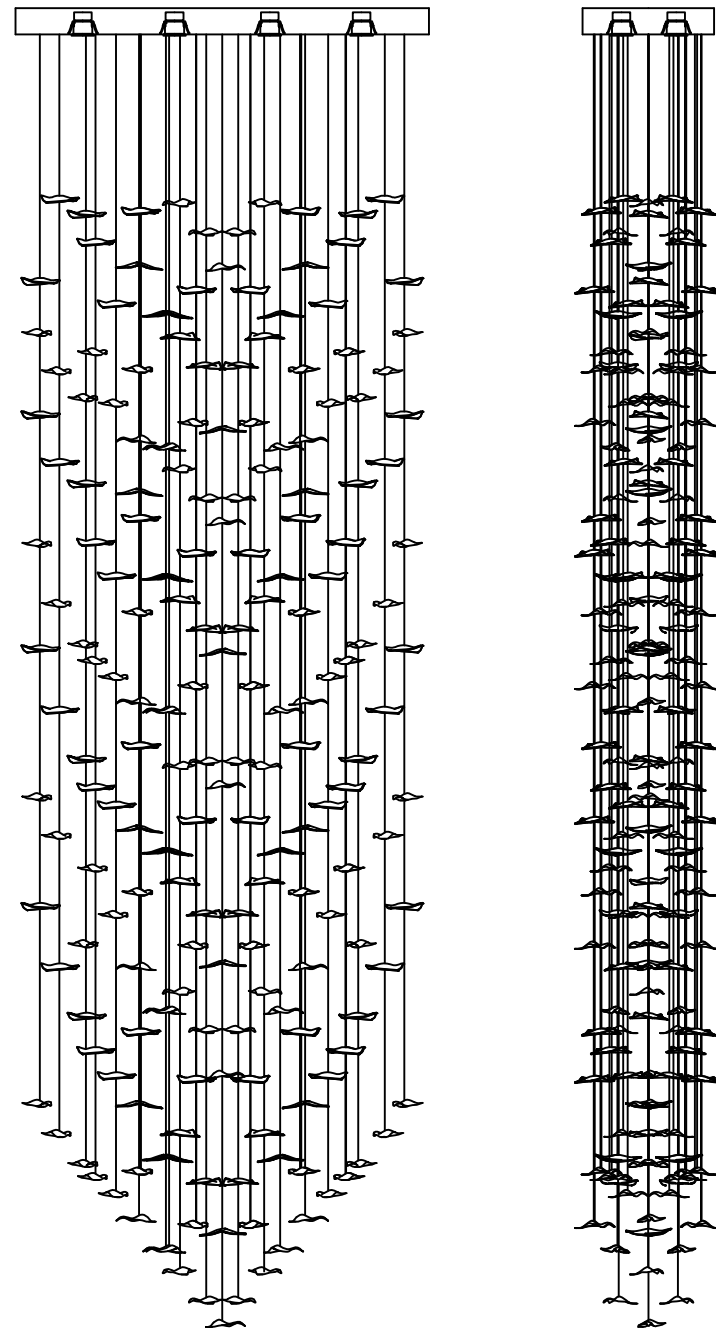

solana[®]

INSTALLATION INSTRUCTION

Casey
SKU 18920

NO:L1100*W350*H3500mm/8L

glass parts:

A:150*150mm Four angle piece (one golden side one white side) 88 pcs

B:150*150mm Three angle piece (one side golden one side white) 147 pcs