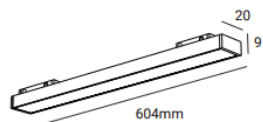

Product Specifications:

Lamp Type: BRIDGELUX LED
Operating Temp.: -20°C ~ +45°C
Material: Die cast aluminum
Finish: Black
Lifespan: 60,000 Hours
Warranty: 6 Years
Applications: Commercial, Retail, Residential, Hospitality

Product Options:

Wattage: 6W / 12W/18W / 24W / 30W
CCT:4000K, 6000K
Finish: White
Control: Switchable/TRIAC/0-10V/Wi-Fi/Bluetooth

	SKU	W	CCT	LM	mA	Beam	Size(mm)	Cut(mm)
Bello	18977	12W	3000K	960lm	500mA	100°	404x9x20	-
	18978	18W	3000K	1440lm	750mA	100°	604x9x20	-
Bello Gimbal	18982	6W	3000K	480lm	250mA	100°	204x20x46	-
	18983	18W	3000K	1440lm	750mA	100°	604x20x46	-

DC24V IP 20 100° CRI>95 PF>0.9

SDCM <3 Class II UGR<13 CE

18W