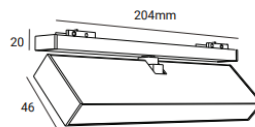

Product Specifications:

Lamp Type: BRIDGELUX LED
Operating Temp.: -20°C ~ +45°C
Material: Die cast aluminum
Finish: Black
Lifespan: 60,000 Hours
Warranty: 6 Years
Applications: Commercial, Retail, Residential, Hospitality

Product Options:

Wattage: 6W / 12W/18W / 24W / 30W
CCT:4000K, 6000K
Finish: White
Control: Switchable/TRIAC/0-10V/Wi-Fi/Bluetooth

	SKU	W	CCT	LM	mA	Beam	Size(mm)	Cut(mm)
Bello	18977	12W	3000K	960lm	500mA	100°	404x9x20	-
	18978	18W	3000K	1440lm	750mA	100°	604x9x20	-
Bello Gimbal	18982	6W	3000K	480lm	250mA	100°	204x20x46	-
	18983	18W	3000K	1440lm	750mA	100°	604x20x46	-

DC24V IP 20 100° CRI>95 PF>0.9

SDCM <3 Class II UGR<13 CE

6W