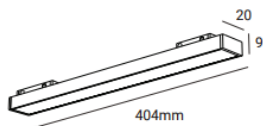

Product Specifications:

Lamp Type: BRIDGELUX LED
Operating Temp.: -20°C ~ +45°C
Material: Die cast aluminum
Finish: Black
Lifespan: 60,000 Hours
Warranty: 6 Years
Applications: Commercial, Retail, Residential, Hospitality

Product Options:

Wattage: 6W / 12W/18W / 24W / 30W
CCT:4000K, 6000K
Finish: White
Control: Switchable/TRIAC/0-10V/Wi-Fi/Bluetooth

	SKU	W	CCT	LM	mA	Beam	Size(mm)	Cut(mm)
Bello	18977	12W	3000K	960lm	500mA	100°	404x9x20	-
	18978	18W	3000K	1440lm	750mA	100°	604x9x20	-
Bello Gimbal	18982	6W	3000K	480lm	250mA	100°	204x20x46	-
	18983	18W	3000K	1440lm	750mA	100°	604x20x46	-

DC24V IP 20 100° CRI>95 PF>0.9

SDCM <3 Class II UGR<13 CE

12W