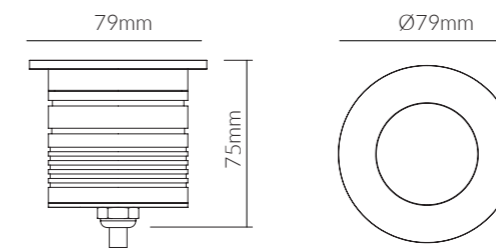

Load Capacity: 300~500 Kilo  
 Voltage: 18V DC with 2M of power cable

**Product Options:**

Wattage: 1W / 3W  
 CCT: 3000K - 6000K  
 Beam Angle: 15° / 25° / 60°  
 Finish: Matt Black  
 Control: DALI / DMX / 1-10V / Triac / PWM

	SKU	W	CCT	LM	mA	Beam	Size(mm)	Cut(mm)
<b>Astria</b>	17476	7W	3000K	750lm	350mA	38°	Ø79x75	Ø65

DC 18V IP 67  CRI>80

Cutout: Ø65mm