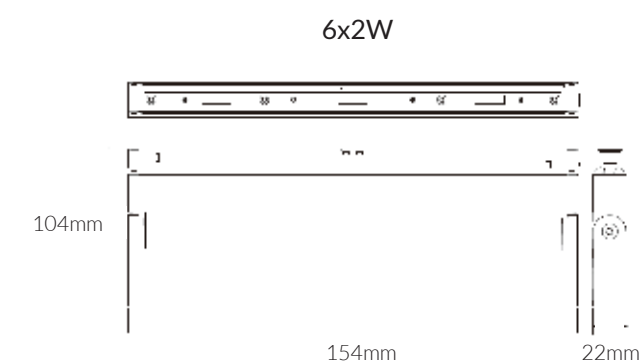

ACENTO

48V MAGNETIC TRACK