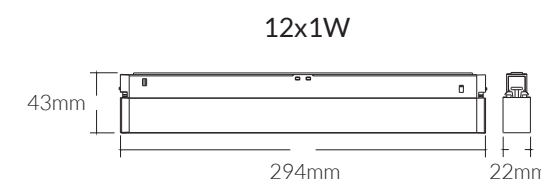

ACENTO

48V MAGNETIC TRACK