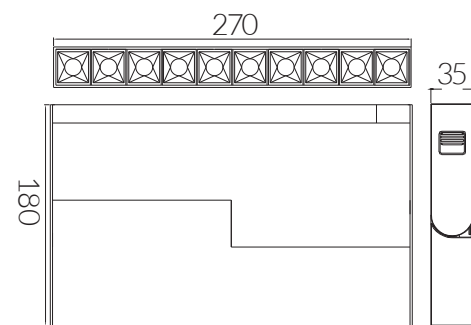

17366/17207

ACENTO
24V MAGNETIC TRACK