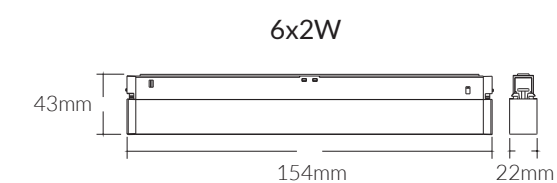

ACENTO

48V MAGNETIC TRACK