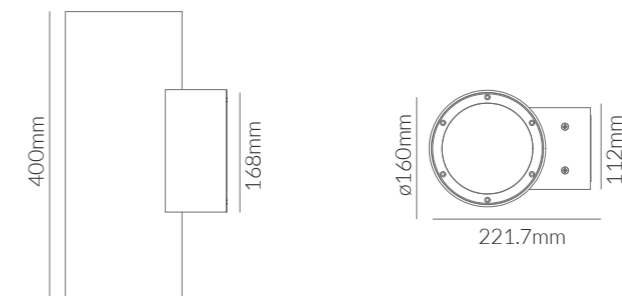

Product Specifications:

Lamp Type: NICHIA LED
Operating Temp.: -20°C ~ +50°C
Material: Aluminium Alloy #6063
Reflector: Optical reflector. efficiency≥85%
Finish: Dark Grey
Lifespan: 50,000 Hrs
Warranty: 5 Years
Applications: Commercial, Retail, Residential, Hospitality

Product Options:

Wattage: 2x8W / 2x12W / 2x18W
CCT: 3000K - 6000K
Beam Angle: 12° / 38°
Finish: Black / Grey / White
Control: Switchable / TRIAC / 1-10V / DALI / PWM

	SKU	W	CCT	LM	mA	Beam	Size(mm)	Cut(mm)
Vara	15409	2x30W	3000K	6,000lm	292mA	25°	160x400	-

AC220-240V IP65 CRI>80 PF>0.9

SDCM <5 Class I IK06 Flicker Free CE

VARA