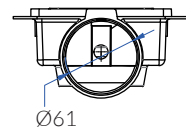

Product Options:

Wattage: 10W/20W/30W/50W
CCT: 3000K - 6000K
Beam Angle: 60°
Control: Switchable / TRIAC / 0-10V / 1-10V / DALI / PWM
Accessory: Tripod Stand

	SKU	W	CCT	LM	mA	Beam	Size(mm)	Cut(mm)
Liceo	16873	80W	5000K	9,600lm	350mA	150°	484x98x209	-
	15935	100W	3000K	12,500lm	350mA	150°	484x98x209	-
	15934	100W	4000K	10,500lm	350mA	140°	484x98x209	-
	15643	100W	6000K	10,000lm	350mA	140°	428x77x151	-
	15937	150W	4000K	15,750lm	350mA	140°	556x77x175	-

AC220-240V IP65 CRI>70 PF>0.9