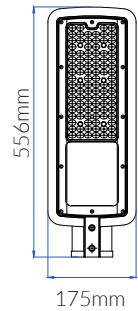

Product Options:

Wattage: 10W/20W/30W/50W
CCT: 3000K - 6000K
Beam Angle: 60°
Control: Switchable / TRIAC / 0-10V / 1-10V / DALI / PWM
Accessory: Tripod Stand

	SKU	W	CCT	LM	mA	Beam	Size(mm)	Cut(mm)
Liceo	16873	80W	5000K	9,600lm	350mA	150°	484x98x209	-
	15935	100W	3000K	12,500lm	350mA	150°	484x98x209	-
	15934	100W	4000K	10,500lm	350mA	140°	484x98x209	-
	15643	100W	6000K	10,000lm	350mA	140°	428x77x151	-
	15937	150W	4000K	15,750lm	350mA	140°	556x77x175	-

AC220-240V IP65 CRI>70 PF>0.9