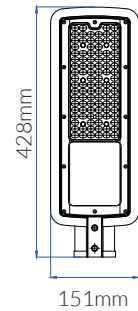

Product Options:

Wattage: 10W/20W/30W/50W
CCT: 3000K - 6000K
Beam Angle: 60°
Control: Switchable / TRIAC / 0-10V / 1-10V / DALI / PWM
Accessory: Tripod Stand

	SKU	W	CCT	LM	mA	Beam	Size(mm)	Cut(mm)
Liceo	16873	80W	5000K	9,600lm	350mA	150°	484x98x209	-
	15935	100W	3000K	12,500lm	350mA	150°	484x98x209	-
	15934	100W	4000K	10,500lm	350mA	140°	484x98x209	-
	15643	100W	6000K	10,000lm	350mA	140°	428x77x151	-
	15937	150W	4000K	15,750lm	350mA	140°	556x77x175	-

AC220-240V IP65 CRI>70 PF>0.9