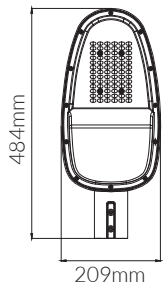

Product Options:

Wattage: 10W/20W/30W/50W
CCT: 3000K - 6000K
Beam Angle: 60°
Control: Switchable / TRIAC / 0-10V / 1-10V / DALI / PWM
Accessory: Tripod Stand

	SKU	W	CCT	LM	mA	Beam	Size(mm)	Cut(mm)
Liceo	16873	80W	5000K	9,600lm	350mA	150°	484x98x209	-
	15935	100W	3000K	12,500lm	350mA	150°	484x98x209	-
	15934	100W	4000K	10,500lm	350mA	140°	484x98x209	-
	15643	100W	6000K	10,000lm	350mA	140°	428x77x151	-
	15937	150W	4000K	15,750lm	350mA	140°	556x77x175	-

AC220-240V IP65 CRI>70 PF>0.9