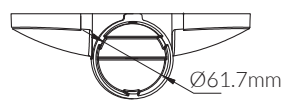

Product Options:

Wattage: 10W/20W/30W/50W
CCT: 3000K - 6000K
Beam Angle: 60°
Control: Switchable / TRIAC / 0-10V / 1-10V / DALI / PWM
Accessory: Tripod Stand

	SKU	W	CCT	LM	mA	Beam	Size(mm)	Cut(mm)
Liceo	16873	80W	5000K	9,600lm	350mA	150°	484x98x209	-
	15935	100W	3000K	12,500lm	350mA	150°	484x98x209	-
	15934	100W	4000K	10,500lm	350mA	140°	484x98x209	-
	15643	100W	6000K	10,000lm	350mA	140°	428x77x151	-
	15937	150W	4000K	15,750lm	350mA	140°	556x77x175	-

AC220-240V IP65 CRI>70 PF>0.9