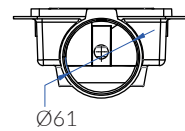

Product Options:

Wattage: 10W/20W/30W/50W
CCT: 3000K - 6000K
Beam Angle: 60°
Control: Switchable / TRIAC / 0-10V / 1-10V / DALI / PWM
Accessory: Tripod Stand

	SKU	W	CCT	LM	mA	Beam	Size(mm)	Cut(mm)
Liceo	16873	80W	5000K	9,600lm	350mA	150°	484x98x209	-
	15935	100W	3000K	12,500lm	350mA	150°	484x98x209	-
	15934	100W	4000K	10,500lm	350mA	140°	484x98x209	-
	15643	100W	6000K	10,000lm	350mA	140°	428x77x151	-
	15937	150W	4000K	15,750lm	350mA	140°	556x77x175	-

AC220-240V IP65 CRI>70 PF>0.9