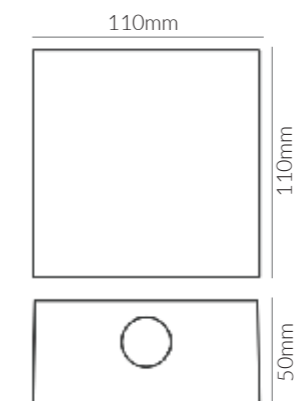

Product Options:

CCT: 3000K - 6000K
 Finish: White
 Control: Switchable / TRIAC / 1-10V / DALI / PWM

	SKU	W	CCT	LM	mA	Beam	Size(mm)	Cut(mm)
Lavare	12098	4x2W	3000K	720lm	300mA	83°	110x50	-

AC220-240V IP65  CRI>80 PF>0.9