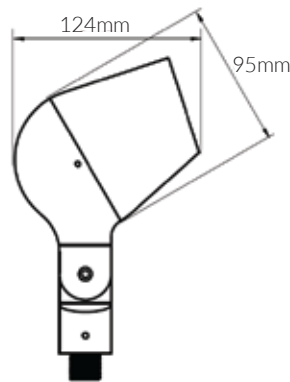

TREE RING LIGHT

Product Specifications:

Lamp Type: BRIDGELUX LED
 Operating Temp.: -25°C ~ +60°C
 Material: Die-cast Aluminum
 Diffuser: Tempered glass & Honeycomb
 Finish: Dark Brown
 Lifespan: 50,000 Hours
 Warranty: 5 Years
 Applications: Palm Trees

Product Options:

Wattage: 10W / 20W
 CCT: 3000K - 6000K
 Beam Angle: 15°/24°/36°/60°/40°*70°
 Ring Diameter: Ø300 | Ø400 | Ø500 or any customised size
 Voltage: DC24V

	SKU	W	CCT	LM	mA	Beam	Size(mm)	Cut(mm)
Kevin	17912	4x10W	3000K	4x1100lm	-	30°	Ø95x124	-

AC220 240V IP 66  CRI>80 PF>0.9

Ring Diameter: Ø600mm