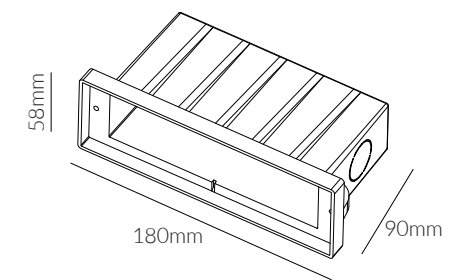

Mounting Sleeve 076#

GRADO