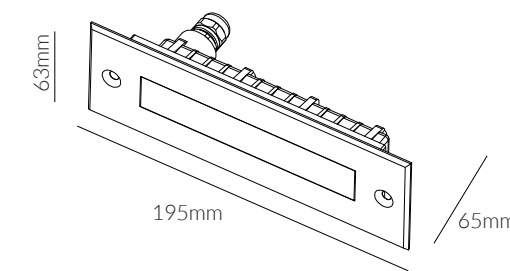

Mounting Sleeve 076#

GRADO