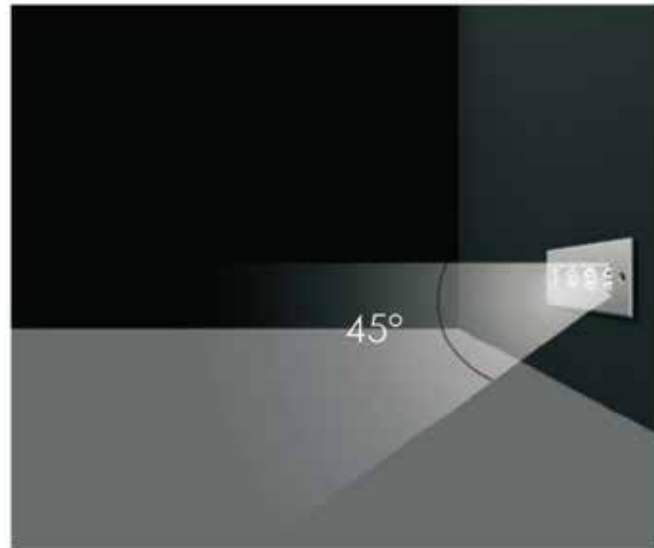

### Asymmetrical Optics

#### Product Specifications:

Lamp Type: OSRAM LED  
 Operating Temp.: -20°C ~ +50°C  
 Material: 12# Die-casting grey powder coated aluminum  
 T=60-80um Adhesion of ISO class 1/ASTM class 4B  
 Finish: Chrome  
 Lifespan: 50,000 Hours  
 Warranty: 5 Years  
 Applications: Staircase, Sidewalk

#### Product Options:

CCT: 3000K - 6000K  
 Voltage: DC24V  
 Accessory: Mounting Sleeve  
 Control: DALI / 1-10V / Triac / PWM

	SKU	W	CCT	LM	mA	Beam	Size(mm)	Cut(mm)
<b>Grado</b>	15191	3x2W	3000K	540lm	25mA	45° 35°	195x63	180