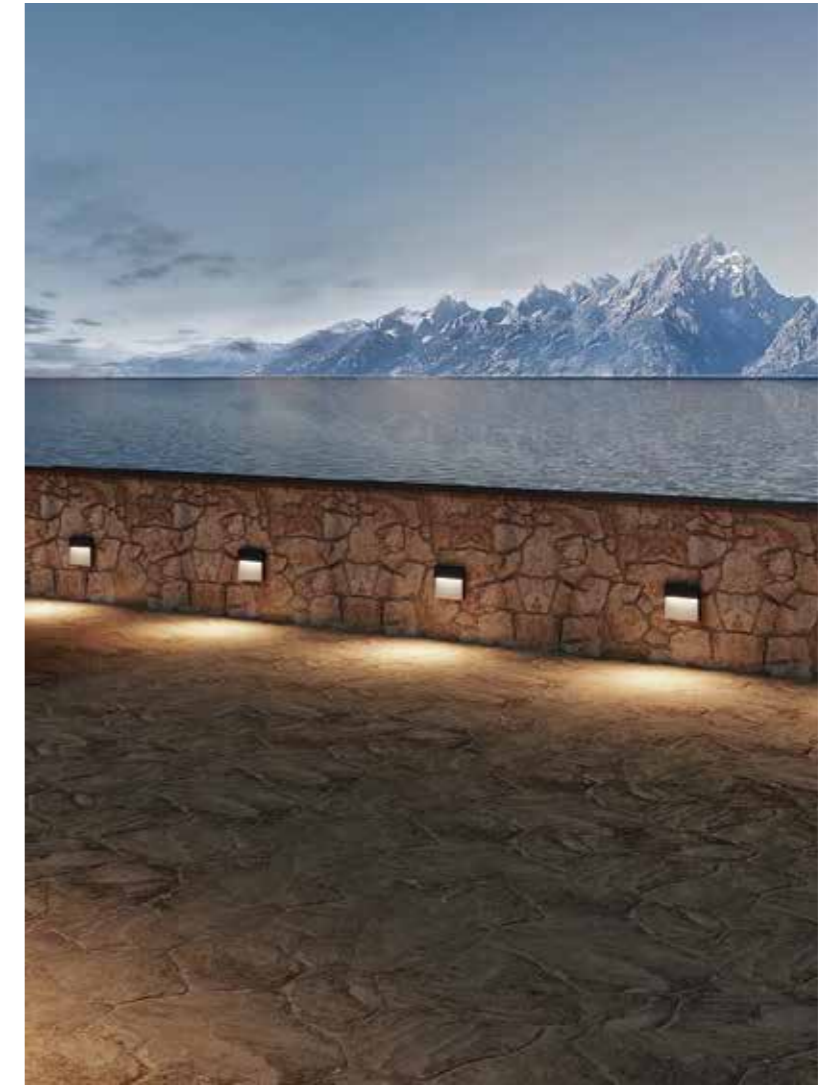

Product Specifications:

Lamp Type: EDISON LED
Operating Temp.: -20°C ~ +50°C
Material: Die Cast Aluminium Alloy
Diffuser: Clear glass diffuser with optical structure
Finish: Dark Grey
Lifespan: 50,000 Hours
Warranty: 5 Years
Applications: Staircase, Sidewalk, Corridor

Product Options:

Wattage: 4W
CCT: 3000K - 6000K
Shape: Round
Control: Switchable / DALI / 1-10V / Triac

	SKU	W	CCT	LM	mA	Beam	Size(mm)	Cut(mm)
Fora	16732	8W	3000K	720lm	700mA	60°	215x215x36	-

AC220-240V IP65 CRI>80 PF>0.5

Fora

Surface Mounted