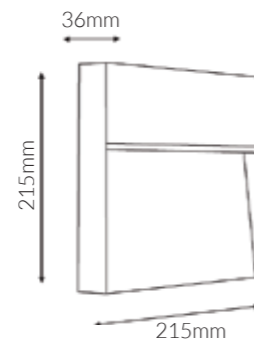

Product Options:

Wattage: 4W
CCT: 3000K - 6000K
Shape: Round
Control: Switchable / DALI / 1-10V / Triac

	SKU	W	CCT	LM	mA	Beam	Size(mm)	Cut(mm)
Fora	16732	8W	3000K	720lm	700mA	60°	215x215x36	-

AC220-240V IP65 CRI>80 PF>0.5