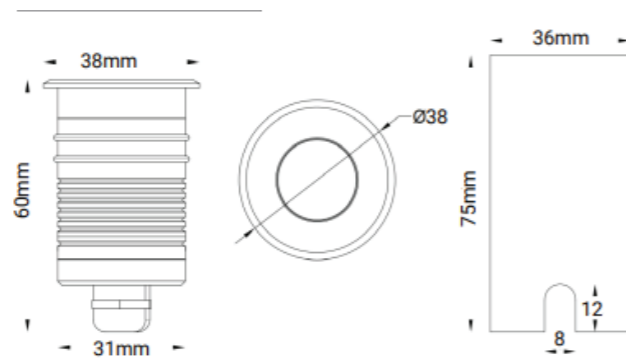

Product Specifications:

Lamp Type: CREE LED
Operating Temp.: -20°C ~ +50°C
Material: Hard chrome-plated stainless steel #316
Finish: Chrome
Lifespan: 50,000 Hrs
Warranty: 5 Years
Applications: Pools, Fountains

Product Options:

Wattage: 36W
CCT: 4000K-6000K, RGB
Beam Angle: 12° / 40° / 60°
Control: Switchable / TRIAC / 0-10V / 1-10V / DALI / PWM
Optional accessories: Honeycomb louver / Half shading

	SKU	W	CCT	LM	mA	Beam	Size(mm)	Voltage
Ela	19091	2W	3000K	200lm	60mA	25°	D: 95	DC12V

IP 68 CRI>90

ELA