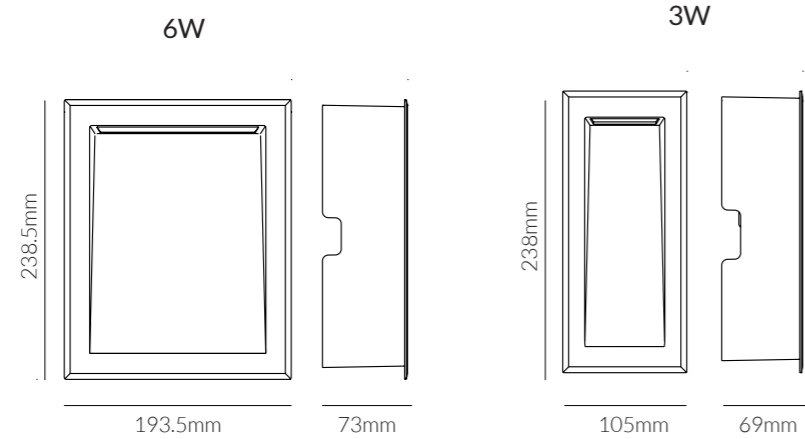

SKU	W	CCT	LM	mA	Beam	Size(mm)	Cut(mm)
Dentro X	17083	6W	3000K	606lm	350mA	80°	193.5x238.5	-
	17084	3W	3000K	285lm	350mA	79°	105x238	-

AC220-240V IP65 CRI>80 PF>0.9