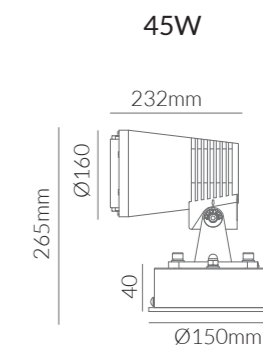

Optional Accessory: Spike