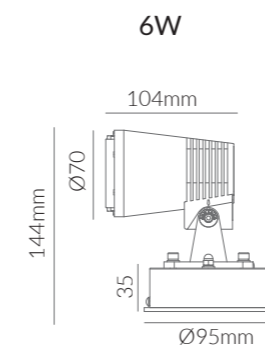

Optional Accessory: Spike