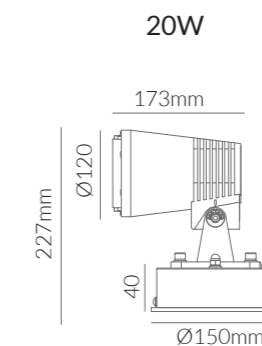

Optional Accessory: Spike