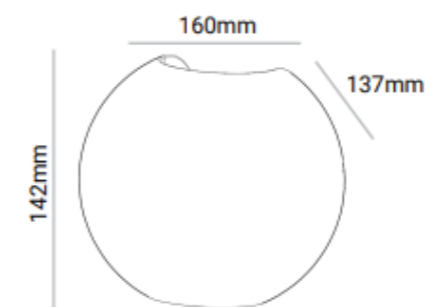

Product Specifications:

Lamp Type: PHILIPS LED
Operating Temp.: -20°C ~ +50°C
Material: Concrete body
Finish: White sandstone
Lifespan: 50,000 Hrs
Warranty: 5 Years
Applications: Commercial, Retail, Residential, Hospitality

Product Options:

CCT: 3000K-6500K
Finish: Black
Control: Switchable / TRIAC / 1-10V / DALI / PWM

	SKU	W	CCT	LM	mA	Beam	Size(mm)	Cut(mm)
Aloria	18874	13W	3000K	1170lm	300mA	72°	160x142	-

AC220-240V IP 65 CRI>80 PF>0.5

ALORIA